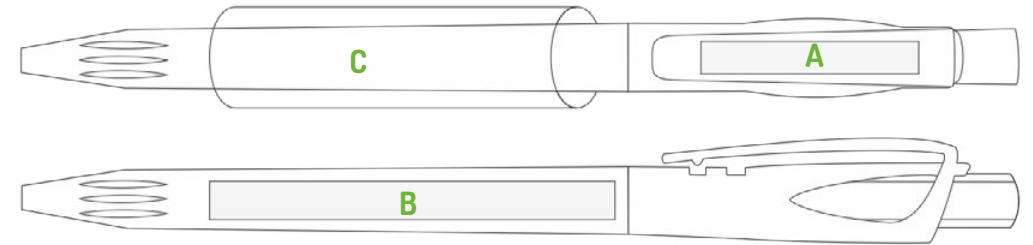

Twin

- Dimensions **8 x 138 mm**
- Material **Plastic**
- Finishes **Solid, shiny**
- Packaging (pcs.) **50/ 2000**
- Ink color **Blue, black (on demand)**

- Services
  - Digital overprint
  - Pad printing
  - Silkscreen printing 300°

- **A** 5 x 28 mm
- **B** 4 x 50 mm
- **B** 4 x 45 mm
- **C** 25 x 50 mm