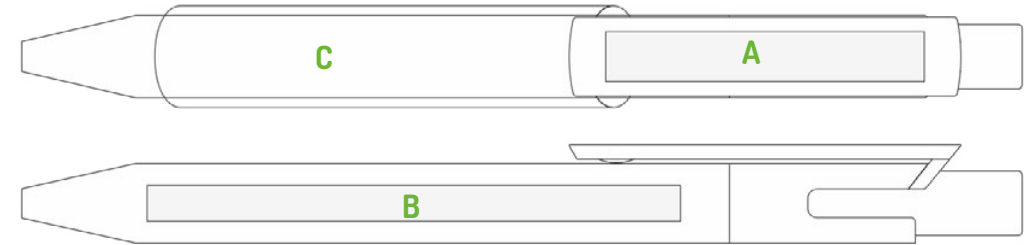

ZEN Special Clip

- Dimensions **11 x 143 mm**
- Material **Plastic**
- Finishes **Solid, shiny**
- Packaging (pcs.) **35 / 1400**
- Ink color **Blue, black (on demand)**

- **Services**
- Digital overprint **A X x X mm**   **B 7 x 75 mm**
- Pad printing **A X x X mm**
- Silkscreen printing 300° **C 30 x 45 mm**
- Silkscreen printing 300° XL **C 30 x 60 mm**

Product available for standard body colours ZEN Solid