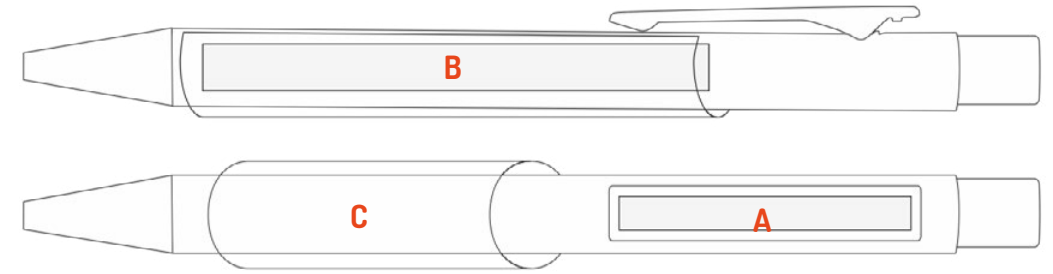

Press Standard

- Dimensions **10 x 136 mm**
- Material **Aluminium**
- Finishes **Soft, accessories gun**
- Packaging (pcs.) **50 / 500**
- Ink color **Blue, black (on demand)**

Services

- Laser engraving „Mirror“
- Laser engraving „Mirror“ 180°
- Laser engraving „Mirror“ 300°
- Pad printing
- Silkscreen printing

- **A** 3,5 x 35 mm   **B** 6 x 45 mm / 6 x 95 mm
- **C** 14 x 45 mm / 10 x 95 mm
- **C** 28 x 45 mm / 21 x 95 mm
- **A** 4 x 45 mm
- **C** 25 x 40 mm

06
PMS 2026