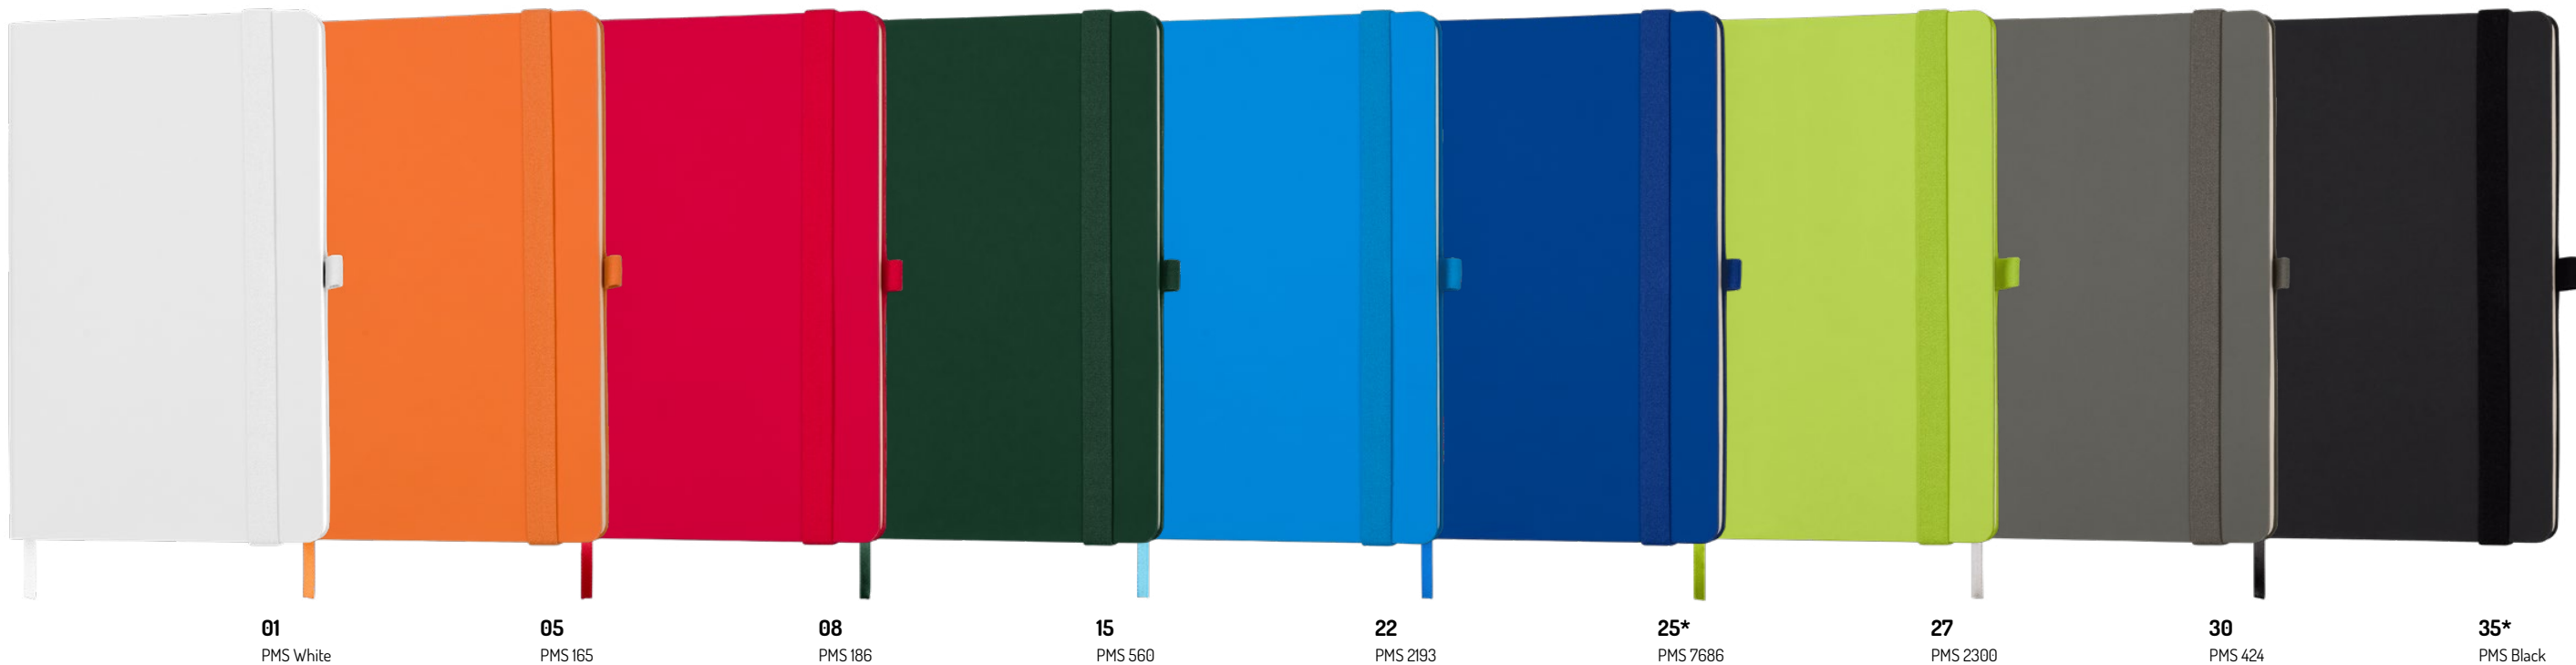

Gracy

- Dimensions **130 x 210 mm**
- Material **Soft Silk Plus (PU)**
- Pages material **Paper FSC® 70g chamois**
- Pages / sheets **192/ 96**
- Pages pattern **Lines / square (selected colours)***
- Extras **Perforated sheets - 8, Pen holder, soft elastic band and ribbon bookmark**
- Packaging (pcs.) **25 / 50**

- Services
- Digital overprint **A 100 x 180 mm**
- Screen printing **A 100 x 180 mm   B 70 x 160 mm**
- Embossing **A 100 x 180 mm   B 70 x 160 mm**
- Foil stamping (metallic foil) **A 100 x 180 mm   B 70 x 160 mm**