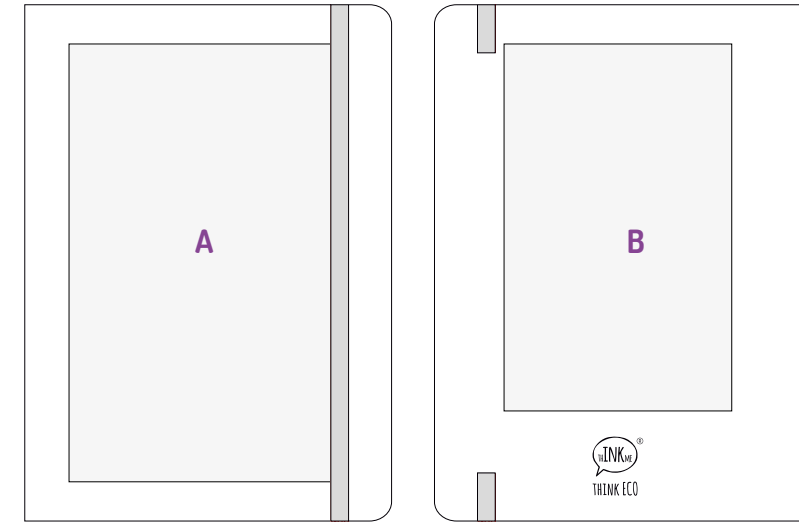

Shady GRS

Dimensions	140 x 200 mm
Material	Soft (PU)
Pages material	Paper FSC® 70g chamois
Pages / sheets	272/ 136
Pages pattern	Square, lines, dots (only a black cover)
Extras	elastic band, ribbon bookmark and color edge pages
Packaging (pcs.)	20 / 40

Services		
Digital overprint	A 11 x 173 mm	B 90 x 155 mm
Screen printing	A 110 x 173 mm	B 80 x 100 mm
Embossing	A 110 x 173 mm	B 90 x 155 mm
Foil stamping (metallic foil)	A 110 x 173 mm	B 90 x 155 mm

FRONT

BACK