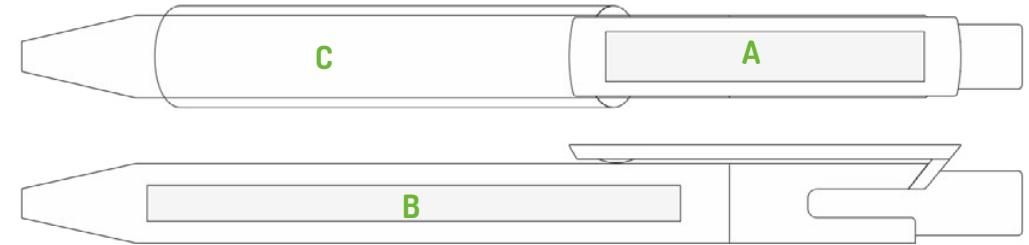

Zen NFC | Zen QR

- Dimensions **11 x 143 mm**
- Material **Plastic**
- Finishes **Solid, shiny**
- Packaging (pcs.) **30 / 1200 | 35 / 1400**
- Ink color **Blue, black (on demand)**

- **Services**
- Digital overprint
- Pad printing
- Silkscreen printing 300°
- Silkscreen printing 300° XL

- **A** 15 x 40 mm / 7 x 45 mm
- **B** 7 x 75 mm
- **A** 7 x 45 mm
- **C** 30 x 45 mm
- **C** 30 x 60 mm

- Videos
- Presentations
- Catalogues
- Offers