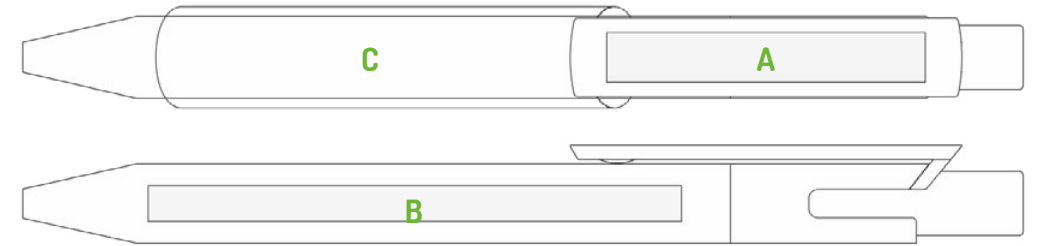

- Dimensions **11 x 143 mm**
- Material **Plastic**
- Finishes **Solid, shiny**
- Packaging (pcs.) **35/ 1400**
- Ink color **Blue, black (on demand)**

- Services
- Digital overprint **A 11 x 55 mm B 7 x 75 mm**
- Pad printing **A 7 x 45 mm**
- Silkscreen printing 300° **C 30 x 45 mm**
- Silkscreen printing 300° XL **C 30 x 60 mm**