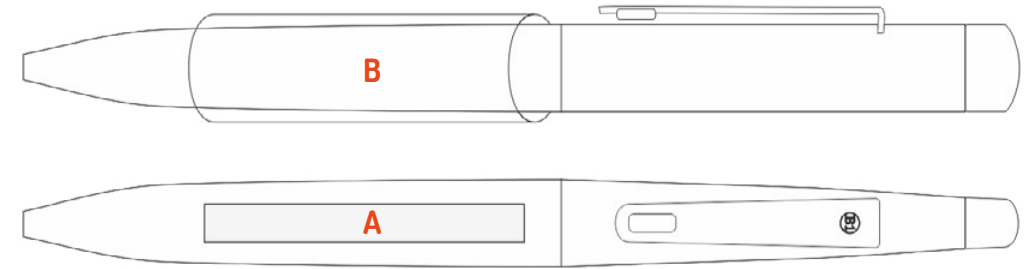

IQ 8GB | IQ 32GB

Dimensions	12 x 140 mm
Material	Brass with chrome undercoating
Finishes	Lacquer
Packaging (pcs.)	100 / 200
Ink color	Blue, black (on demand)

Services	Laser engraving „Mirror”	A 6 x 45 mm
	Laser engraving „Mirror” 180°	B 17 x 40 mm
	Laser engraving „Mirror” 300°	B 35 x 45 mm
	Screen printing 300°	B 35 x 45 mm

IQ 8 GB / 08
PMS 200