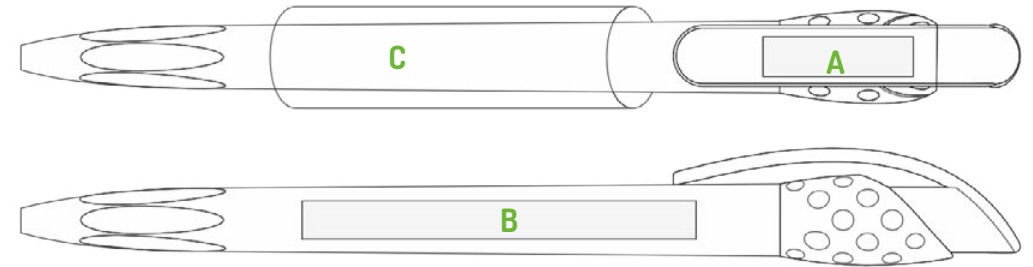

Golff Green

- Dimensions **10 x 144 mm**
- Material **Biodegradable**
- Finishes **Solid, matt**
- Packaging (pcs.) **35 / 1400**
- Ink color **Blue, black (on demand)**

1. Services
   - Digital overprint
   - Pad printing
   - Silkscreen printing 300°
2. **A 5 x 19 mm**
   - **A 5 x 23 mm**
   - **B 4 x 60 mm**
   - **B 5 x 45 mm**
   - **C 26 x 45 mm**