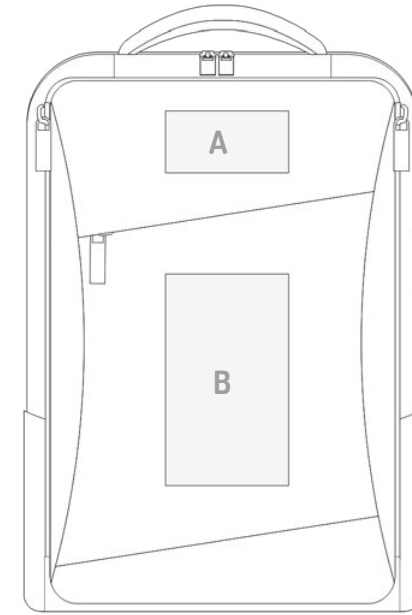

Leif

- Dimensions **46 x 32 x 14 cm**
- Material **Polyester 100%**
- Extras **USB port for charging, zippered pocket, organizer**
- Packaging (pcs.) **1/ 20**

- **Services**
- Digital thermal transfer **A 100 x 50 mm B 100 x 170 mm**
- Screen printing thermal transfer **A 100 x 50 mm B 100 x 170 mm**
- Flex thermal transfer **A 100 x 50 mm B 100 x 170 mm**

FRONT