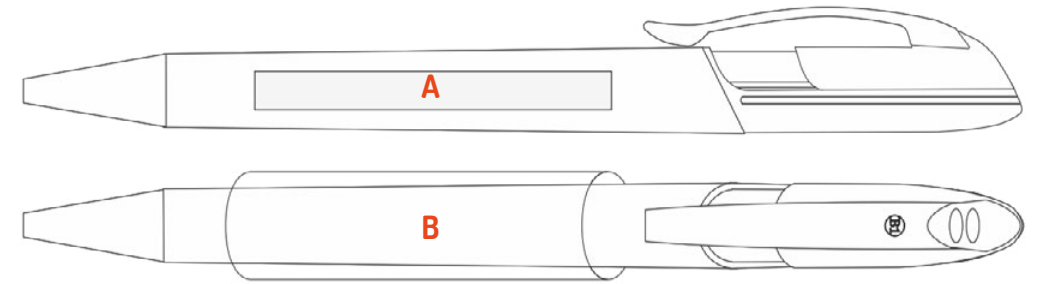

- Services
- Laser engraving **A 6 x 50 mm**
B 30 x 50 mm
- Laser engraving 300° **A 5 x 45 mm**
B 32 x 50 mm
- Pad printing
- Silkscreen printing 300°

15
PMS 774

24
PMS 653

35
PMS Black

47
PMS 422

IQ 8 GB | IQ 32 GB