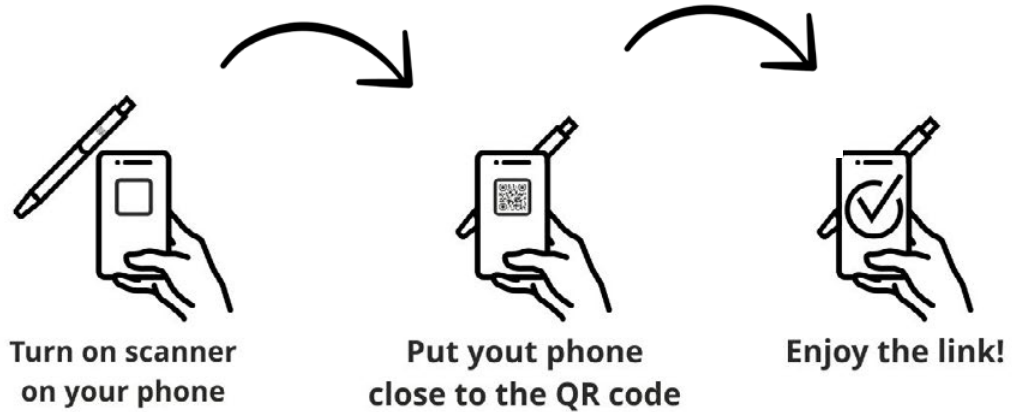

- Videos
- Presentations
- Catalogues
- Offers

Product available for standard body colours ZEN Solid