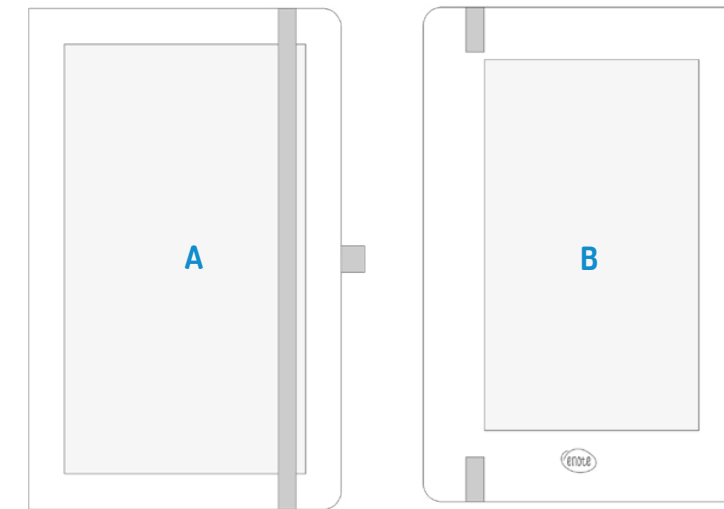

Imo

Dimensions	130 x 210 mm
Material	Soft Silk Plus (PU)
Pages material	Paper 70g chamois
Pages / sheets	224 / 112
Pages pattern	Lines
Extras	Elastic band, same color as cover - vertical, pen holder, Information page, ribbon bookmark
Packaging (pcs.)	25 / 50

Services			
Digital overprint	A 100 x 180 mm	B 100 x 150 mm	
Screen printing	A 100 x 180 mm	B 100 x 150 mm	
Embossing	A 100 x 180 mm	B 100 x 150 mm	
Foil stamping (metallic foil)	A 100 x 180 mm	B 100 x 150 mm	

FRONT

BACK