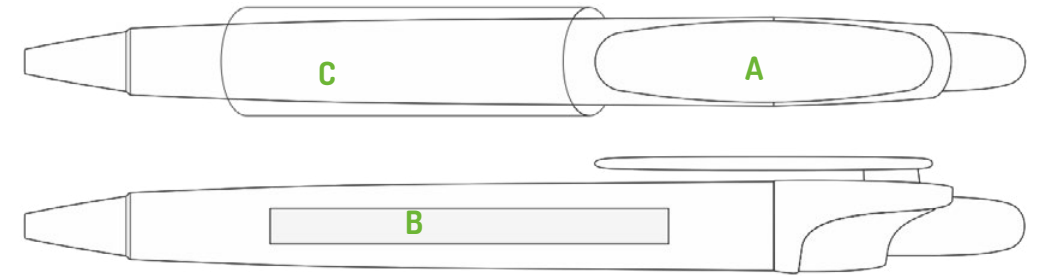

Otto

- Dimensions **13 x 148 mm**
- Material **Plastic**
- Finishes **Solid, matt**
- Packaging (pcs.) **30 / 1200**
- Ink color **Blue, black (on demand)**

- **Services**
- Digital overprint **A X x X mm** **B 5 x 60 mm**
- Pad printing **A X x X mm** **B 5 x 45 mm**
- Silkscreen printing 300° **C 32 x 45 mm**
- Silkscreen printing 300° XL **C 32 x 60 mm**