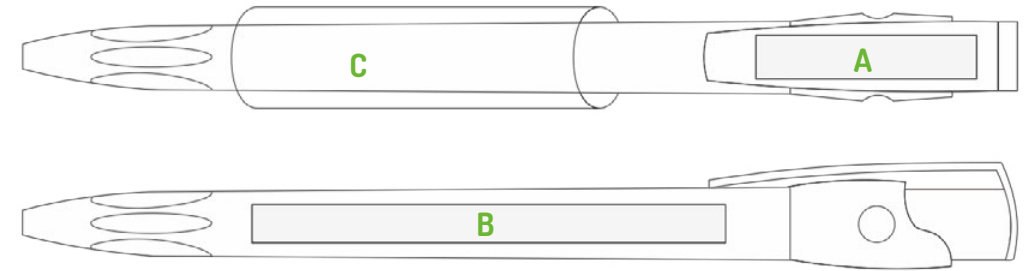

Kiki White

- Dimensions **11 x 144 mm**
- Material **Plastic**
- Finishes **Solid, shiny**
- Packaging (pcs.) **40/ 1600**
- Ink color **Blue, black (on demand)**

1. Services
   - Digital overprint
   - Pad printing
   - Silkscreen printing 300°

A 5 x 30 mm	B 4 x 60 mm
A 5 x 30 mm	B 5 x 45 mm
	C 28 x 45 mm

120
PMS 012