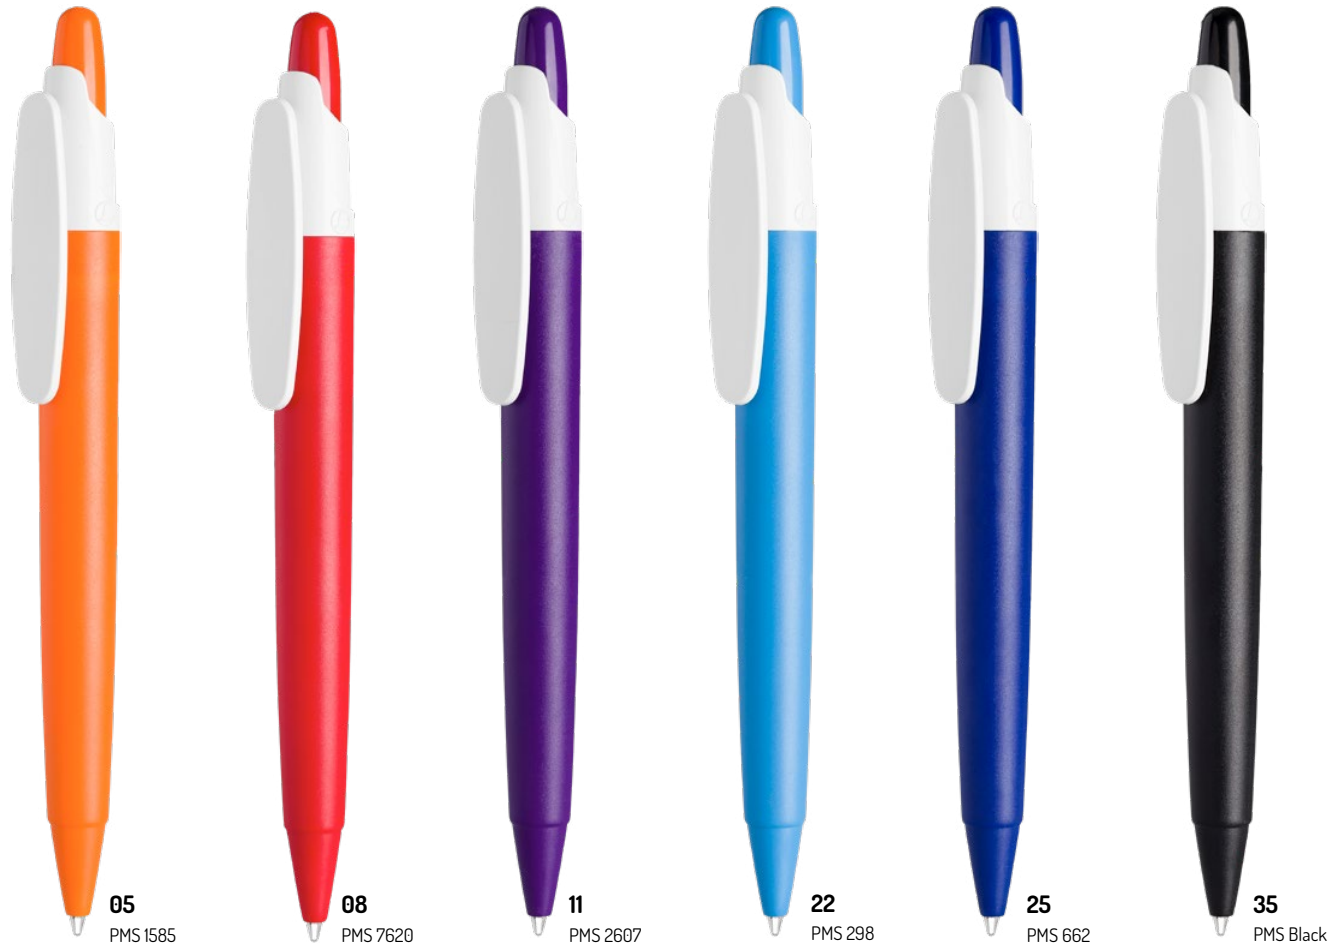

Otto

- Dimensions **13 x 148 mm**
- Material **Plastic**
- Finishes **Solid, matt**
- Packaging (pcs.) **30 / 1200**
- Ink color **Blue, black (on demand)**

- **Services**
- Digital overprint **A X x X mm** **B 5 x 60 mm**
- Pad printing **A X x X mm** **B 5 x 45 mm**
- Silkscreen printing 300° **C 32 x 45 mm**
- Silkscreen printing 300° XL **C 32 x 60 mm**