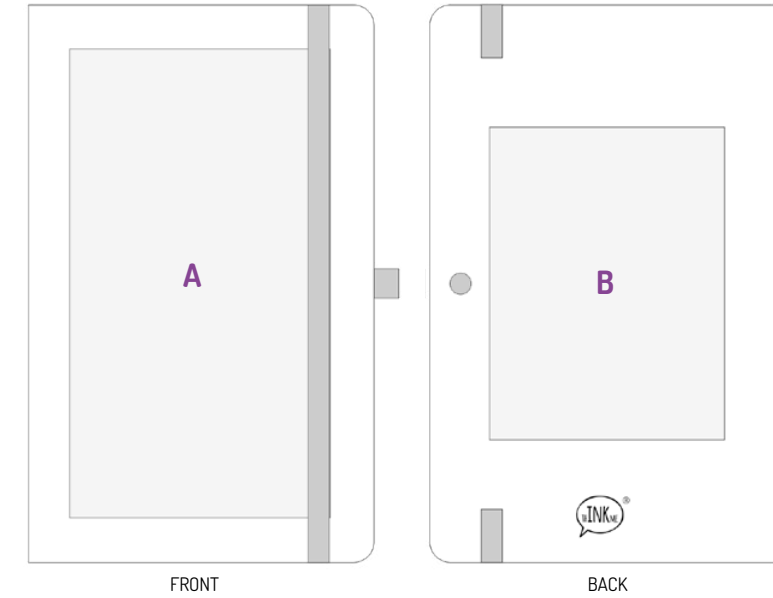

Silky

- Dimensions **130 x 210 mm**
- Material **Hard Silk Touch (PU)**
- Pages material **Paper FSC® 70g chamois**
- Pages / sheets **256 / 128**
- Pages pattern **Square / linies (selected colours)***
- Extras **Elastic band, same color as cover - vertical, perforated sheets - 8, expandable pocket and ribbon bookmark**
- Packaging (pcs.) **20 / 40**

- Services
- Digital overprint **A 100 x 180 mm B 90 x 160 mm**
- Screen printing **A 100 x 180 mm B 90 x 160 mm**
- Embossing **A 100 x 180 mm B 90 x 160 mm**
- Foil stamping (metallic foil) **A 100 x 180 mm B 90 x 160 mm**