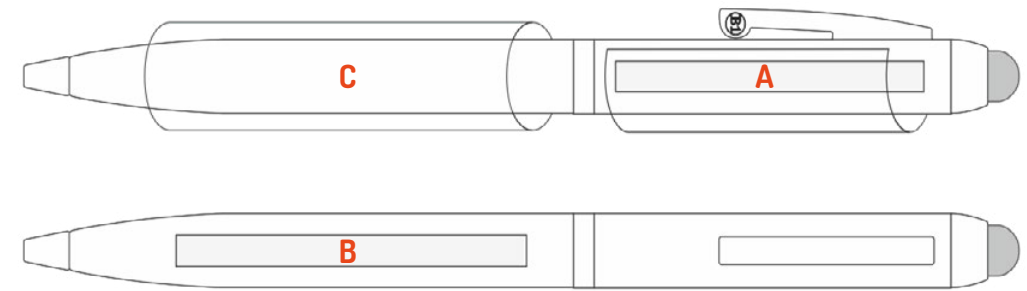

[Back to table of contents](#)

Clicker Touch

- Dimensions **10 x 141 mm**
- Material **Aluminium**
- Finishes **Lacquer**
- Packaging (pcs.) **50 / 500**
- Ink color **Blue**

- Services
- Laser engraving **A 5 x 45 mm B 5 x 45 mm**
- Laser engraving 180° **A 11 x 38 mm C 14 x 45 mm**
- Laser engraving 300° **A 22 x 40 mm C 28 x 45 mm**
- Digital overprint (only white barrel) **A 4.5 x 45 mm B 4.5 x 45 mm**
- Pad printing **A 4.5 x 40 mm**
- Screen printing 300° **C 27 x 45 mm**