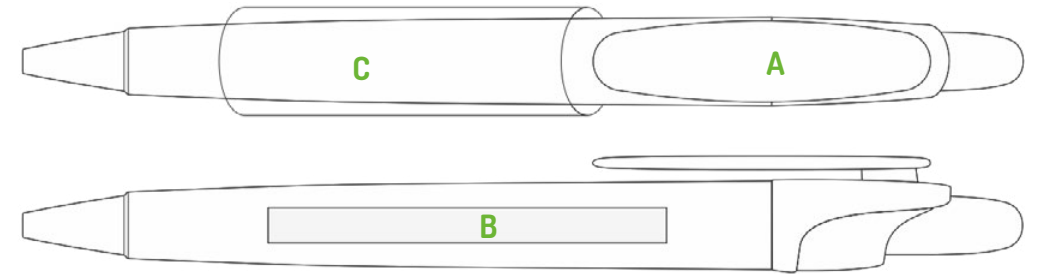

Otto White

- Dimensions **13 x 148 mm**
- Material **Plastic**
- Finishes **Solid, shiny**
- Packaging (pcs.) **30/1200**
- Ink color **Blue, black (on demand)**

- Services
- Digital overprint **A 6 x 35 mm   B 5 x 60 mm**
- Pad printing **A 6 x 35 mm   B 5 x 45 mm**
- Silkscreen printing 300° **C 32 x 45 mm**
- Silkscreen printing 300° XL **C 32 x 60 mm**