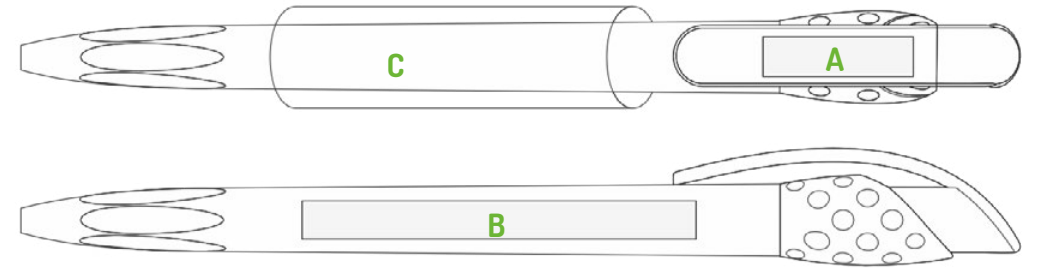

Golff

- Dimensions **10 x 144 mm**
- Material **Plastic**
- Finishes **Solid, shiny**
- Packaging (pcs.) **35/ 1400**
- Ink color **Blue, black (on demand)**

- Services
  - Digital overprint
  - Pad printing
  - Silkscreen printing 300°

- **A 5 x 19 mm**
- **A 5 x 23 mm**
- **B 4 x 60 mm**
- **B 5 x 45 mm**
- **C 28 x 45 mm**

120
PMS 012