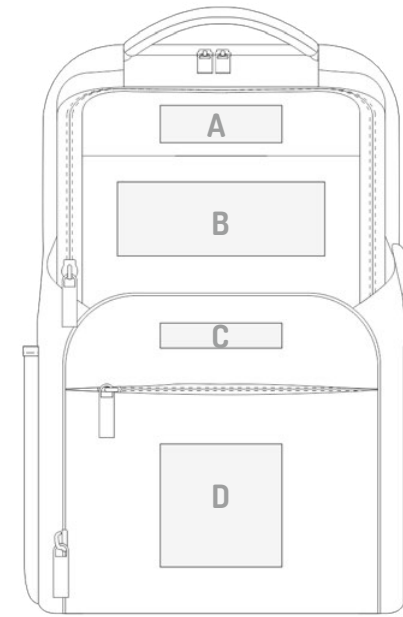

Spark

Dimensions	46 x 30 x 14 cm
Material	Polyester 100%
Extras	Metal welts, USB port for charging, zippered pocket, organizer
Packaging (pcs.)	1/ 20

Services			
Digital thermal transfer	A 100 x 30 mm	B 170x 60 mm	
Screen printing thermal transfer	A 100 x 30 mm	B 170 x 60 mm	
Flex thermal transfer	A 100 x 30 mm	B 170 x 60 mm	
Digital thermal transfer	C 100 x 20 mm	D 100x 100 mm	
Screen printing thermal transfer	C 100 x 20 mm	D 100 x 100 mm	
Flex thermal transfer	C 100 x 20 mm	D 100 x 100 mm	

FRONT