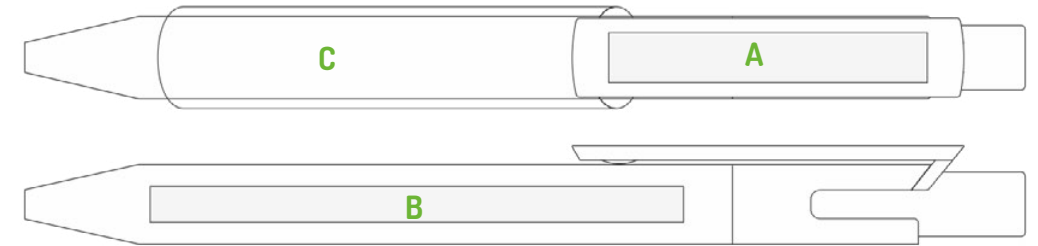

ZEN R-ABS Special Clip

Dimensions	11 x 143 mm
Material	ABS Recycled
Finishes	Solid, shiny
Packaging (pcs.)	35 / 1400
Ink color	Blue, black (on demand)

Services	A X x X mm	B 7 x 75 mm
Digital overprint	A X x X mm	C 30 x 45 mm
Pad printing		C 30 x 60 mm
Silkscreen printing 300°		
Silkscreen printing 300° XL		

01
PMS White