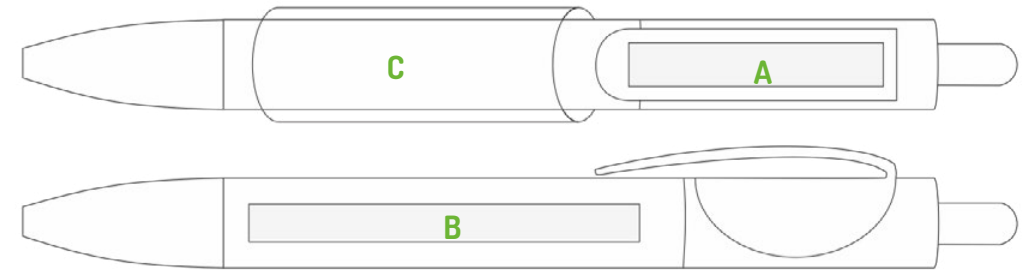

Tris White

- Dimensions **11 x 147 mm**
- Material **Plastic**
- Finishes **Solid, shiny**
- Packaging (pcs.) **35/ 1400**
- Ink color **Blue, black (on demand)**

1. Services
   - Digital overprint
   - Pad printing
   - Silkscreen printing 300°

A 6 x 30 mm	B 5 x 55 mm
A 6 x 30 mm	B 5 x 45 mm
	C 30 x 37 mm

01
PMS White