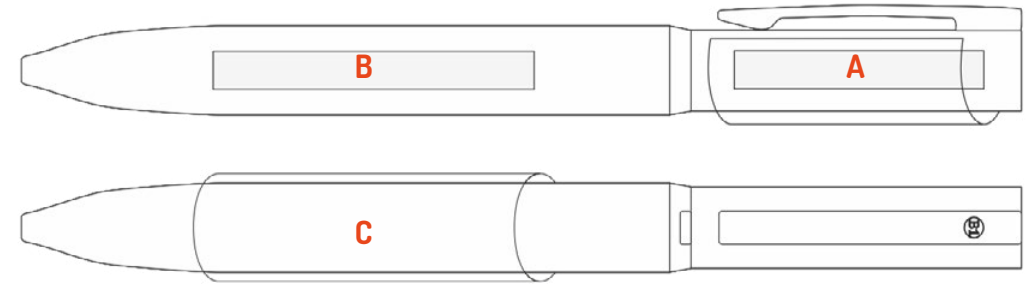

Mirror

1. Dimensions **11 x 140 mm**
   - Material **Brass with chrome undercoating**
   - Finishes **Rubbered surface / soft touch**
   - Packaging (pcs.) **10 / 100 / 400**
   - Ink color **Blue, black (on demand)**
2. Services
     - Laser engraving „Mirror“
     - Laser engraving „Mirror“ 180°
     - Laser engraving „Mirror“ 300°
     - Pad printing
     - Screen printing
3. **A 5 x 35 mm**
   - **A 11 x 35 mm**
   - **A 22 x 35 mm**
   - **A 5 x 30 mm**
   - **B 6 x 55 mm**
   - **C 16 x 55 mm**
   - **C 33 x 55 mm**
   - **C 5 x 30 mm**
   - **C 32 x 50 mm**