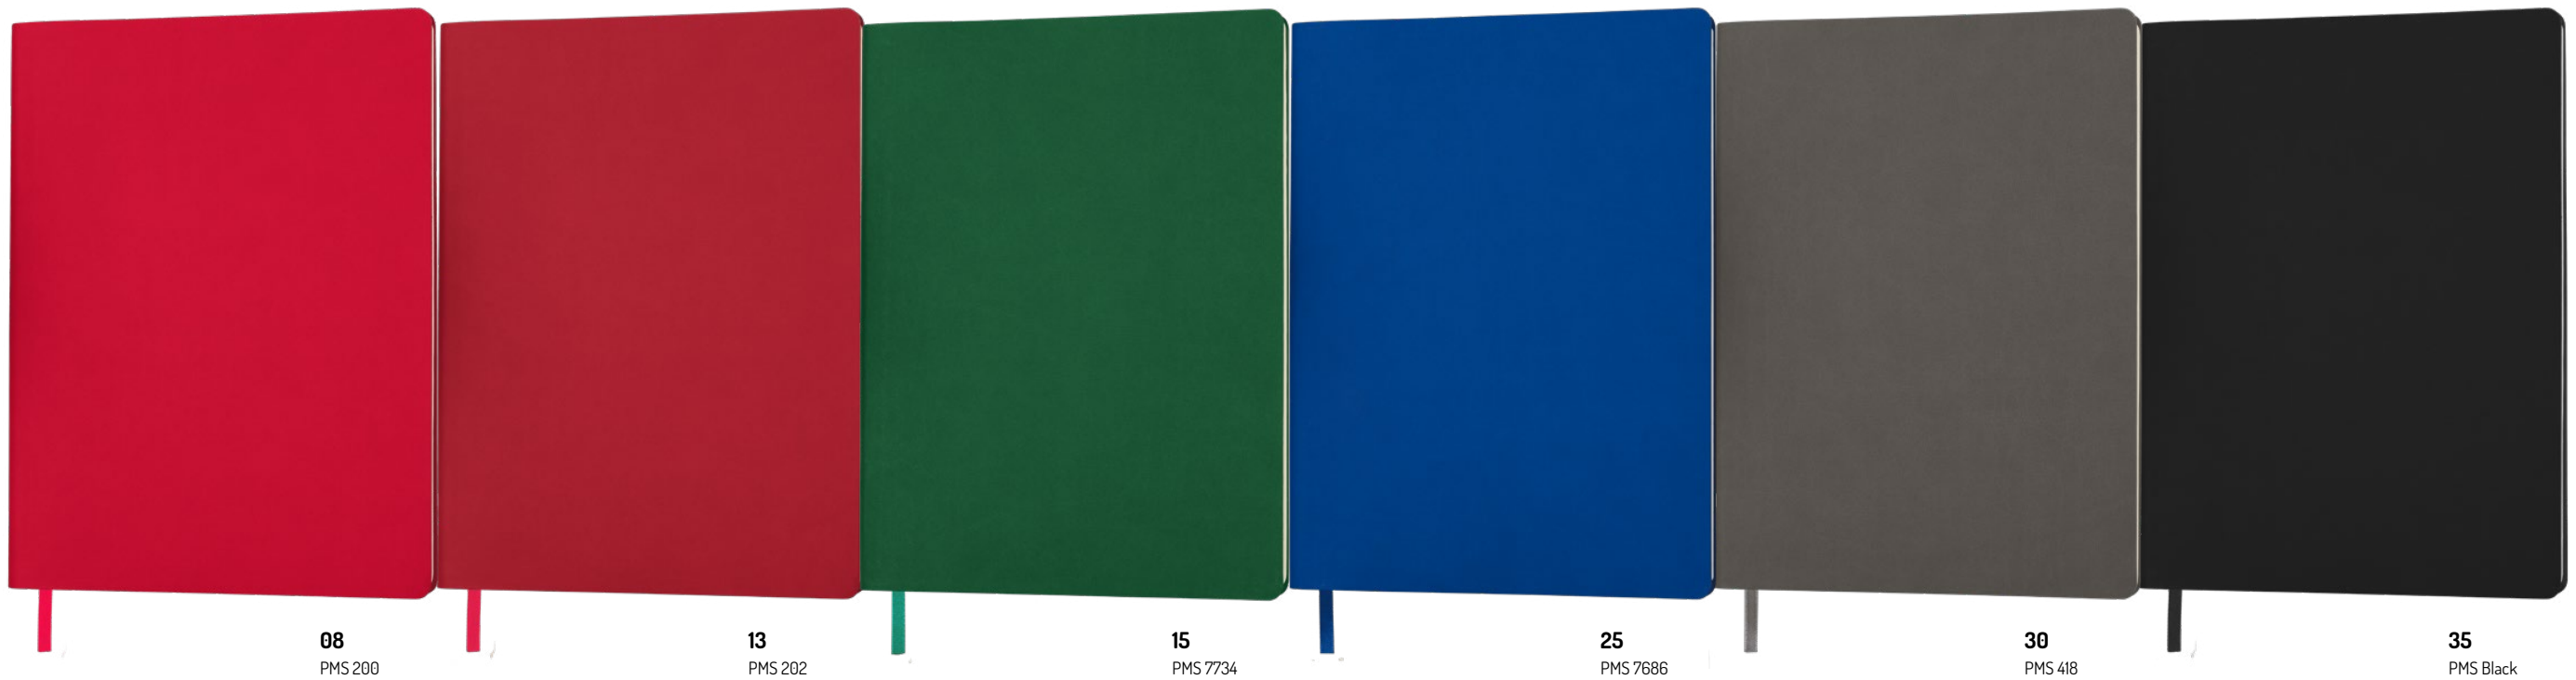

Biggy

Dimensions	190 x 250 mm
Material	Soft Velvet Plus (PU)
Pages material	Paper FSC® 70g chamois
Pages / sheets	256 / 128
Pages pattern	Square
Extras	Perforated sheets - 8, ribbon bookmark
Packaging (pcs.)	10 / 20

Services		
Digital overprint	A 160 x 220 mm	B 160 x 200 mm
Screen printing	A 160 x 220 mm	B 160 x 200 mm
Embossing	A 160 x 220 mm	B 160 x 200 mm
Foil stamping (metallic foil)	A 160 x 220 mm	B 160 x 200 mm