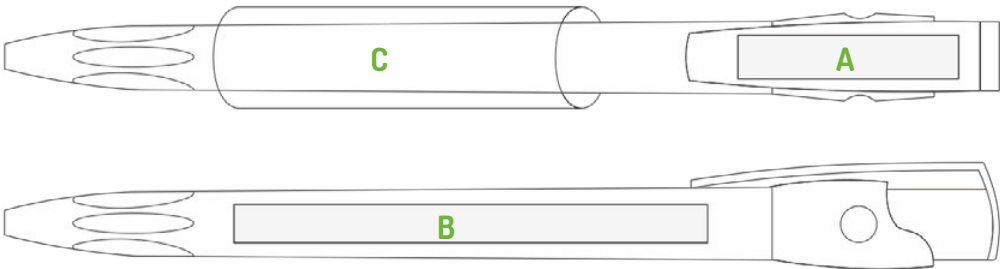

Kiki Eco SafeTouch

- Dimensions **11 x 144 mm**
- Material **Ecoline, antibacterial**
- Finishes **Solid, matt**
- Packaging (pcs.) **100/ 1000**
- Ink color **Blue, black (on demand)**

- Services
 - Pad printing
 - Silkscreen printing 300°
- A 5 x 30 mm** **B 5 x 45 mm**
C 26 x 45 mm