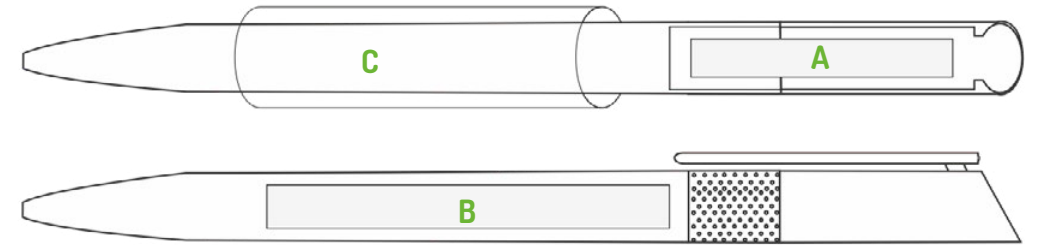

Twisty

- Dimensions **10.5 x 143 mm**
- Material **Plastic**
- Finishes **Solid, shiny**
- Packaging (pcs.) **50/ 2000**
- Ink color **Blue, black (on demand)**

- Services
- Digital overprint
- Pad printing
- Silkscreen printing 300°

- **A** 5 x 35 mm
- **B** 5 x 60 mm
- **B** 5 x 45 mm
- **C** 27 x 55 mm