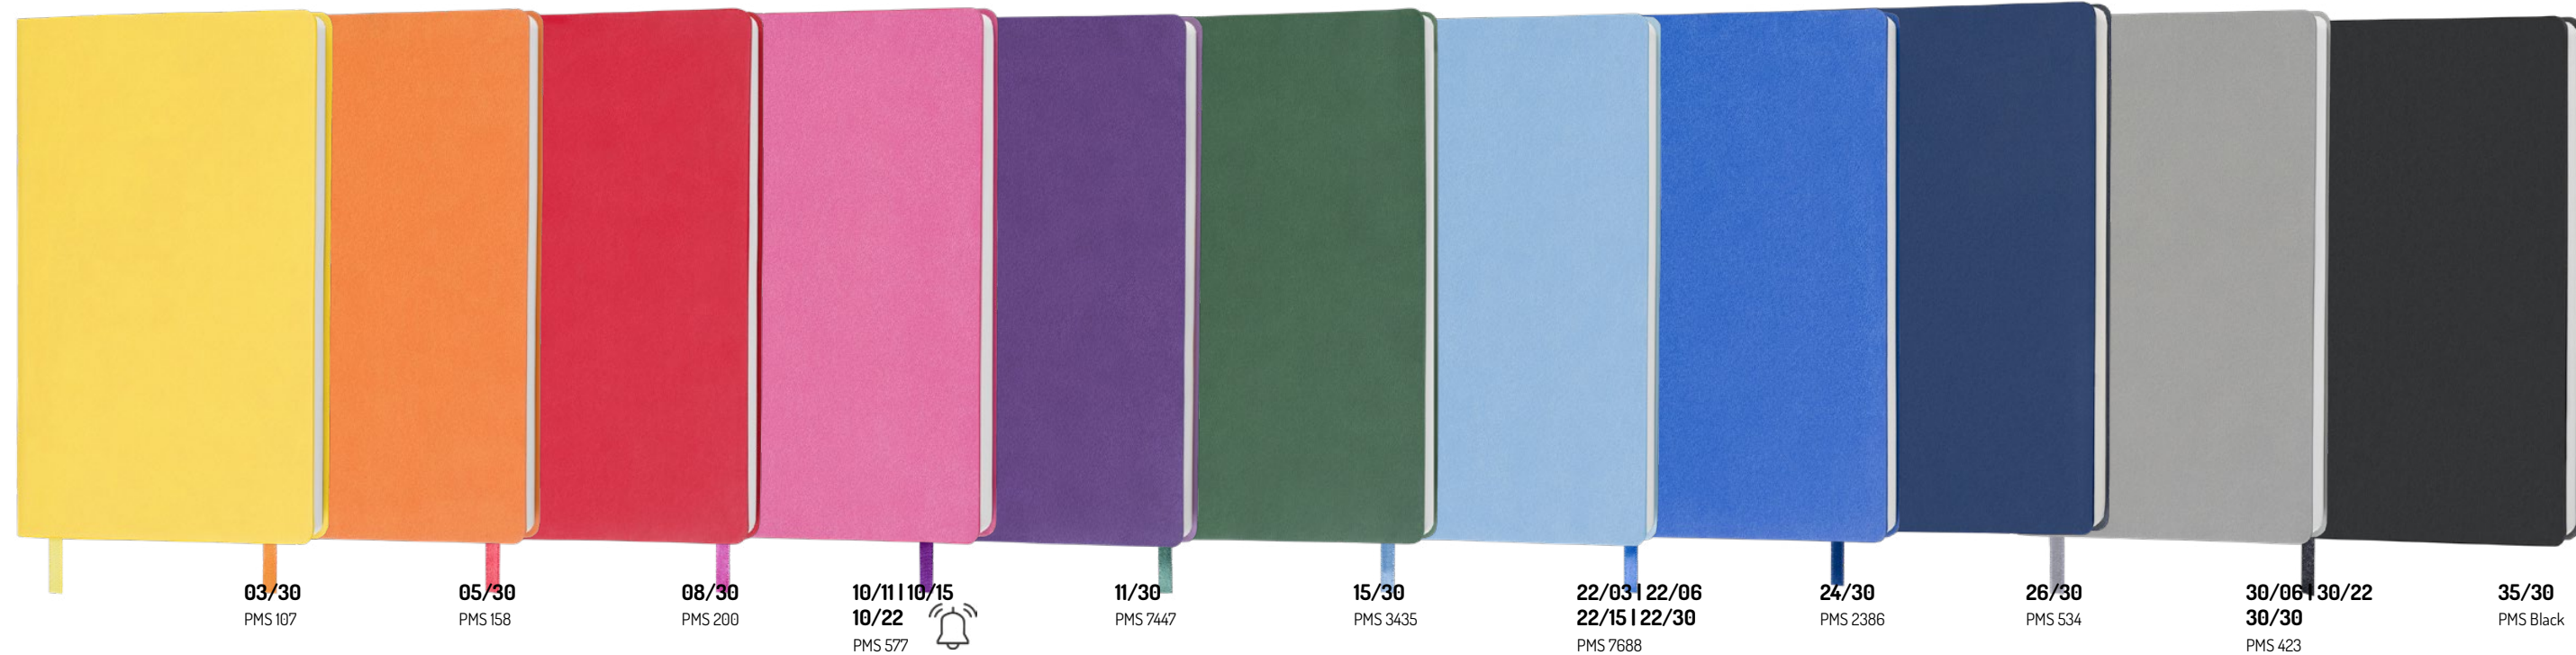

Funky

- Dimensions **130 x 210 mm**
- Material **Soft Velvet (PU)**
- Pages material **Paper FSC® 70g chamois**
- Pages / sheets **256 / 128**
- Pages pattern **Lines**
- Extras **Information page, colored inner cover, ribbon bookmark**
- Packaging (pcs.) **20 / 40**

- Services
- Digital overprint **A 100 x 180 mm B 100 x 160 mm**
- Screen printing **A 100 x 180 mm B 100 x 160 mm**
- Embossing **A 100 x 180 mm B 100 x 160 mm**
- Foil stamping (metallic foil) **A 100 x 180 mm B 100 x 160 mm**