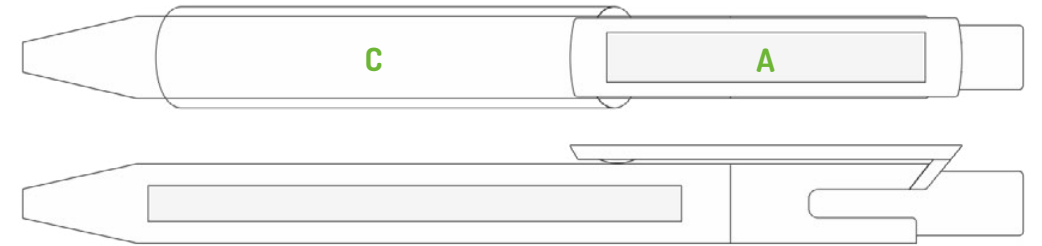

ZEN Swing Recycled

Dimensions	11 x 143 mm
Material	Recycled plastic
Finishes	Transparent
Packaging (pcs.)	35 / 1400
Ink color	Blue, black (on demand)

Services	
Digital overprint	A 7 x 45 mm
Pad printing	A 7 x 45 mm
Silkscreen printing 300°	C 30 x 45 mm
Silkscreen printing 300° XL	C 30 x 60 mm
Silkscreen printing 300° (rotating tube)	C 23 x 45 mm

90
Transparent