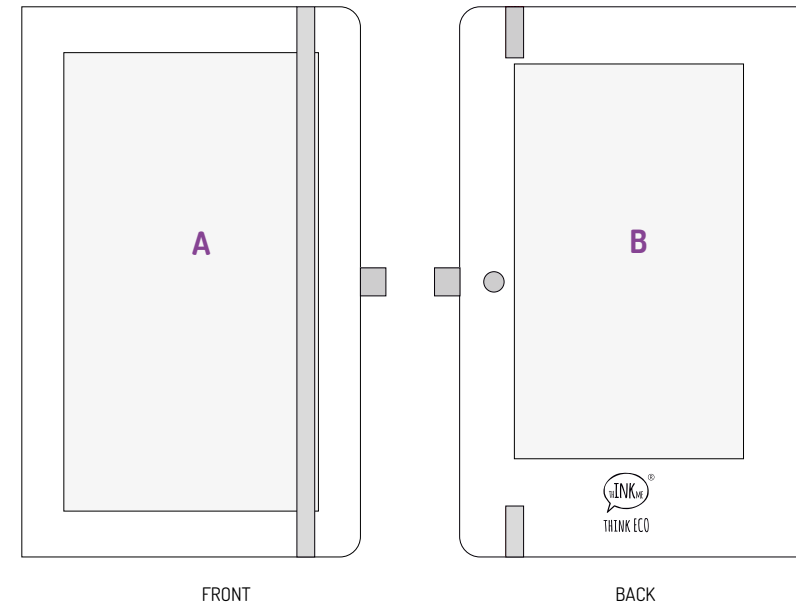

Justy GRS

- Dimensions **130 x 210 mm**
- Material **Hard Velvet (PU)**
- Pages material **Paper FSC® 70g chamois**
- Pages / sheets **256/ 128**
- Pages pattern **Square, lines, dots (only a black cover)**
- Extras **Perforated sheets - 8, elelastic band, ribbon bookmark in the cover color, Sliding pocket and envelope on the back**
- Packaging (pcs.) **25/50**

- Services
- Digital overprint **A 100 x 180 mm B 90 x 160 mm**
- Screen printing **A 100 x 180 mm B 90 x 160 mm**
- Embossing **A 100 x 180 mm B 90 x 160 mm**
- Foil stamping (metallic foil) **A 100 x 180 mm B 90 x 160 mm**

08
PMS 200 C