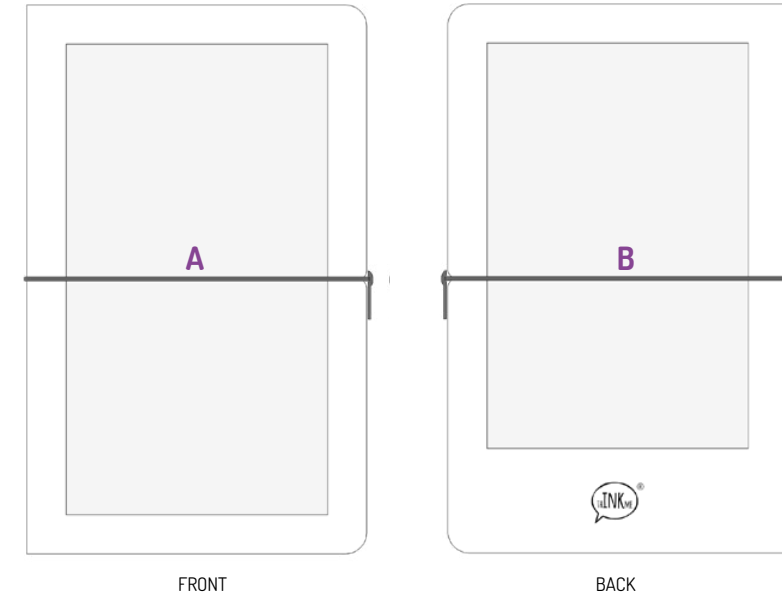

Franky

- Dimensions **130 x 210 mm**
- Material **Semi Hard (PU)**
- Pages material **Paper FSC® 70g chamois**
- Pages / sheets **256 / 128**
- Pages pattern **Lines**
- Extras **Elastic white band - horizontal, perforated sheets - 8, expandable pocket, white front and colored back cover, clip in cover color, stitching on spine, ribbon bookmark**

- Packaging (pcs.) **20 / 40**

- Services
- Digital overprint **A 100 x 180 mm B 100 x 155 mm**
- Screen printing **A 100 x 180 mm B 100 x 155 mm**
- Embossing **A 100 x 180 mm B 100 x 155 mm**
- Foil stamping (metallic foil) **A 100 x 180 mm B 100 x 155 mm**