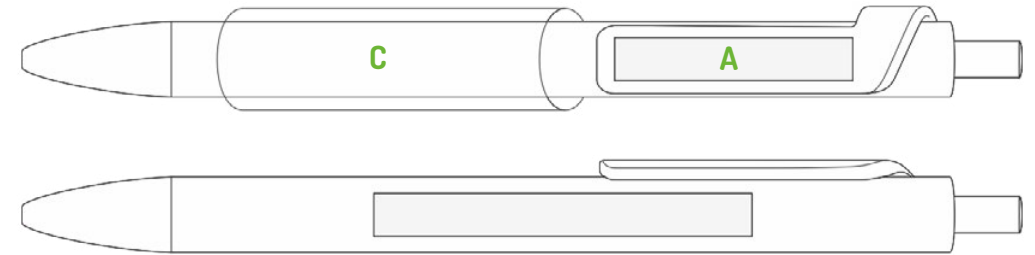

Forte Green

- Dimensions **10 x 139 mm**
- Material **Biodegradable**
- Finishes **Solid**
- Packaging (pcs.) **40 / 1600**
- Ink color **Blue, black (on demand)**

- Services
  - Digital overprint **A 5 x 30 mm**
  - Pad printing **A 7 x 32 mm**
  - Silkscreen printing 300° **C 28 x 42 mm**
  - Silkscreen printing 300° XL **C 28 x 60 mm**

01
PMS White