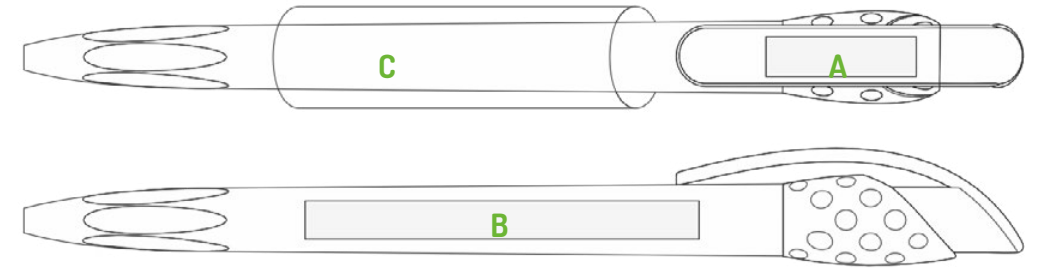

Golff Lx

- Dimensions **10 x 144 mm**
- Material **Plastic**
- Finishes **Transparent**
- Packaging (pcs.) **35/ 1400**
- Ink color **Blue, black (on demand)**

1. Services
     - Digital overprint
     - Pad printing
     - Silkscreen printing 300°

A 5 x 19 mm	B 4 x 60 mm
A 5 x 23 mm	B 5 x 45 mm
	C 28 x 45 mm

90
PMS neutral