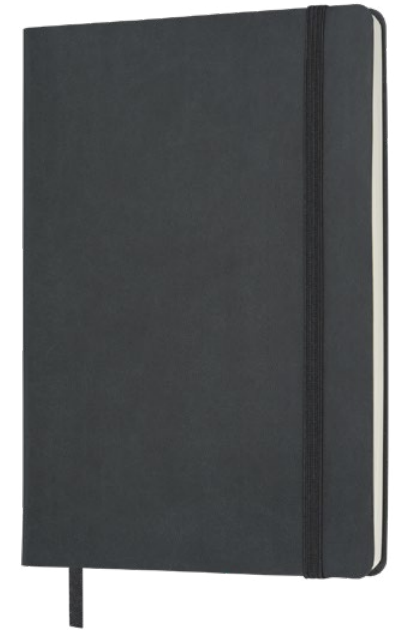

BACK

35
PMS Black