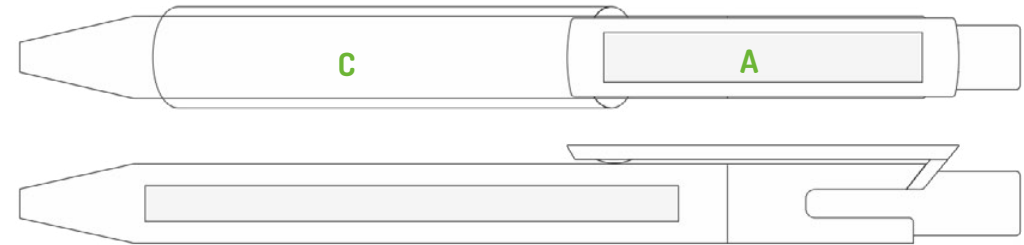

ZEN Swing

- Dimensions **11 x 143 mm**
- Material **Plastic**
- Finishes **Transparent**
- Packaging (pcs.) **35 / 1400**
- Ink color **Blue, black (on demand)**

- **Services**
- Digital overprint **A 7 x 45 mm**
- Pad printing **A 7 x 45 mm**
- Silkscreen printing 300° **C 30 x 45 mm**
- Silkscreen printing 300° XL **C 30 x 60 mm**
- Silkscreen printing 300° ((rotating tube) **C 23 x 45 mm**

90
Transparent