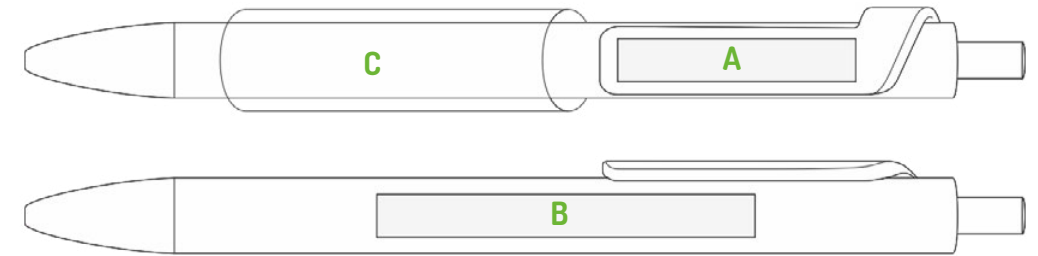

Forte SafeTouch | Forte SafeTouch R..

- Dimensions **10 x 139 mm**
- Material **ABS, Antibacterial (until stocks last) | Recycled plastic**
- Finishes **Solid, shiny**
- Packaging (pcs.) **40 / 1600**
- Ink color **Blue, black (on demand)**

- Services
- Digital overprint **A 5 x 30 mm**
- Pad printing **A 7 x 32 mm** **B 5 x 50 mm**
- Silkscreen printing 300° **C 28 x 42 mm**
- Silkscreen printing 300° XL **C 28 x 42 mm**