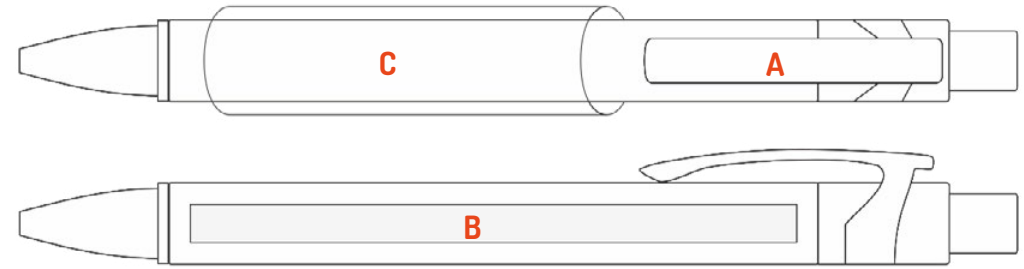

Tantra Soft Metal

1. Dimensions **11 x 145 mm**
   - Material **Aluminium**
   - Finishes **Rubbered surface / soft touch**
   - Packaging (pcs.) **40 / 800**
   - Ink color **Blue, black (on demand)**
2. Services
   - Laser engraving
   - Pad printing
   - Silkscreen printing 300°

- **A** 4.5 x 20 mm
- **B** 5 x 45 mm
- **C** 29 x 55 mm

120
RAL 1018