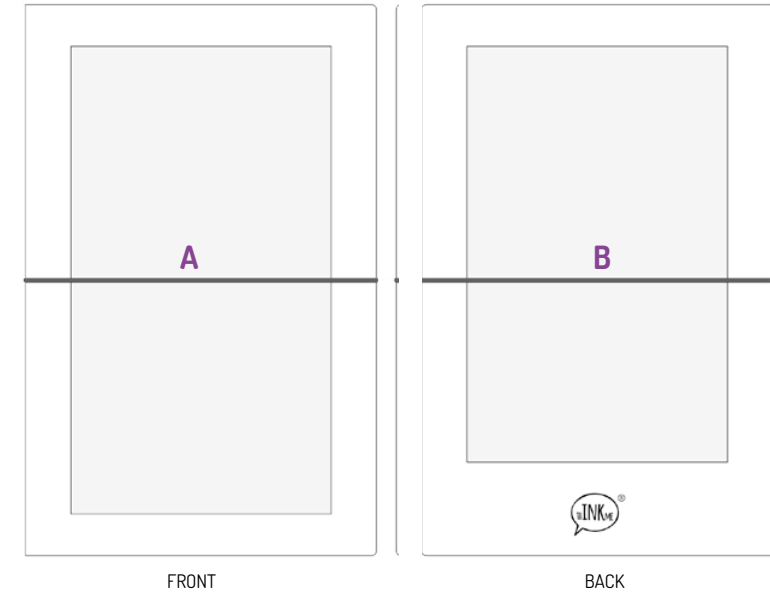

Combi

- Dimensions
- Material
- Pages material
- Pages / sheets
- Pages pattern
- Extras
- Packaging (pcs.)

130 x 210 mm
Soft Stella (PU)
Paper FSC® 70g chamois
192 (96+96) / 96
Square / blank perforated
Elastic black band - horizontal,
double sided
25 / 50

- Services
- Digital overprint
- Screen printing
- Embossing
- Foil stamping (metallic foil)

A 100 x 180 mm	B 100 x 160 mm
A 100 x 180 mm	B 100 x 160 mm
A 100 x 180 mm	B 100 x 160 mm
A 100 x 180 mm	B 100 x 160 mm

35
PMS Black