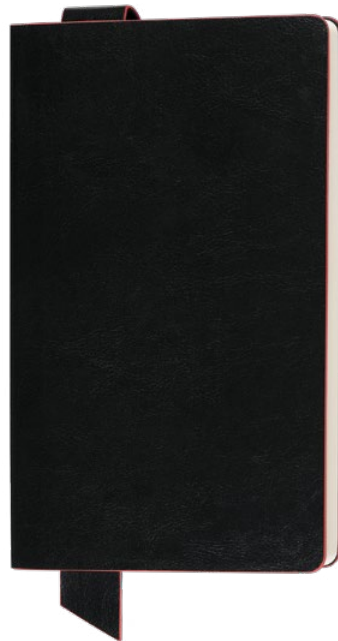

Trendi

- Dimensions
- Material
- Pages material
- Pages / sheets
- Pages pattern
- Extras
- Packaging (pcs.)

130 x 210 mm
Soft Stella (PU)
Paper FSC® 70g chamois
256 / 128
Lines
Expandable pocket, bookmark
20 / 40

- **Services**
- Digital overprint   **A 100 x 180 mm**   **B 100 x 140 mm**
- Screen printing   **A 100 x 180 mm**   **B 100 x 140 mm**
- Embossing   **A 100 x 180 mm**   **B 100 x 140 mm**
- Foil stamping (metallic foil)   **A 100 x 180 mm**   **B 100 x 140 mm**

35/08
PMS 2035