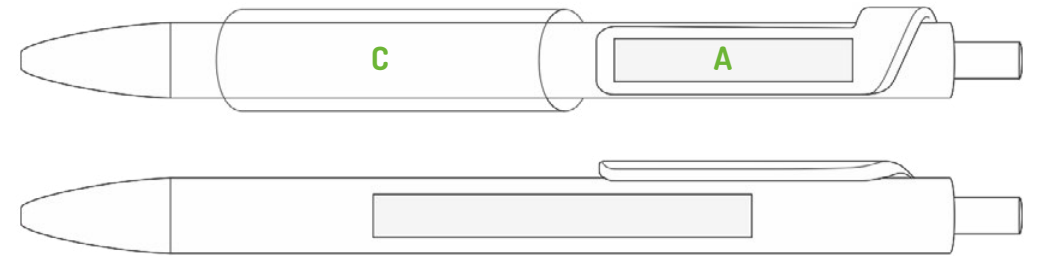

Express your brand

[Back to table of contents](#)

Forte Recycled

Dimensions	10 x 139 mm
Material	Recycled plastic
Finishes	Solid, shiny
Packaging (pcs.)	40 / 1600
Ink color	Blue, black (on demand)

Services	
Digital overprint	A 5 x 30 mm
Pad printing	A 7 x 32 mm
Silkscreen printing 300°	C 28 x 42 mm
Silkscreen printing 300° XL	C 28 x 60 mm