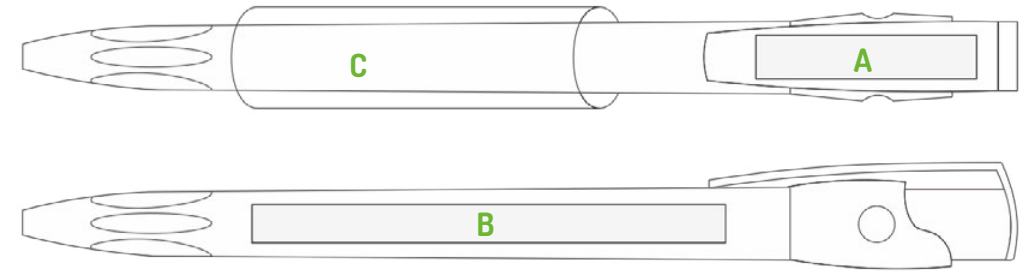

Kiki Frost

- Dimensions **11 x 144 mm**
- Material **Plastic**
- Finishes **Transparent, matt**
- Packaging (pcs.) **40/ 1600**
- Ink color **Blue, black (on demand)**

1. Services
   - Digital overprint
   - Pad printing
   - Silkscreen printing 300°

A 5 x 30 mm	B 4 x 60 mm
A 5 x 30 mm	B 5 x 45 mm
	C 28 x 45 mm

90
Transparent