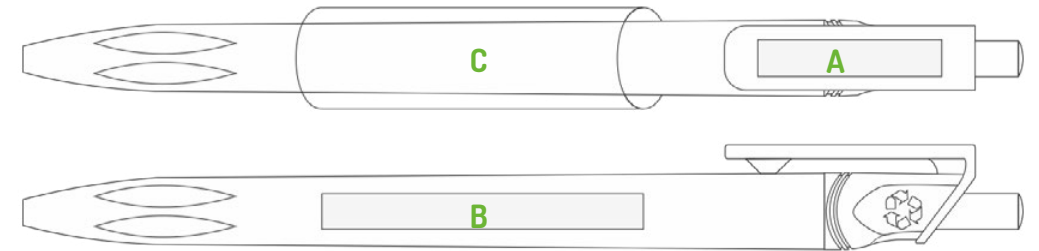

Re-Pen Push New

- Dimensions **11 x 140 mm**
- Material **Ecoline**
- Finishes **Solid, matt**
- Packaging (pcs.) **100/ 1000**
- Ink color **Blue, black (on demand)**

- Services
- Pad printing
- Silkscreen printing 300°
- **A 4 x 25 mm**
- **B 5 x 45 mm**
- **C 28 x 45 mm**