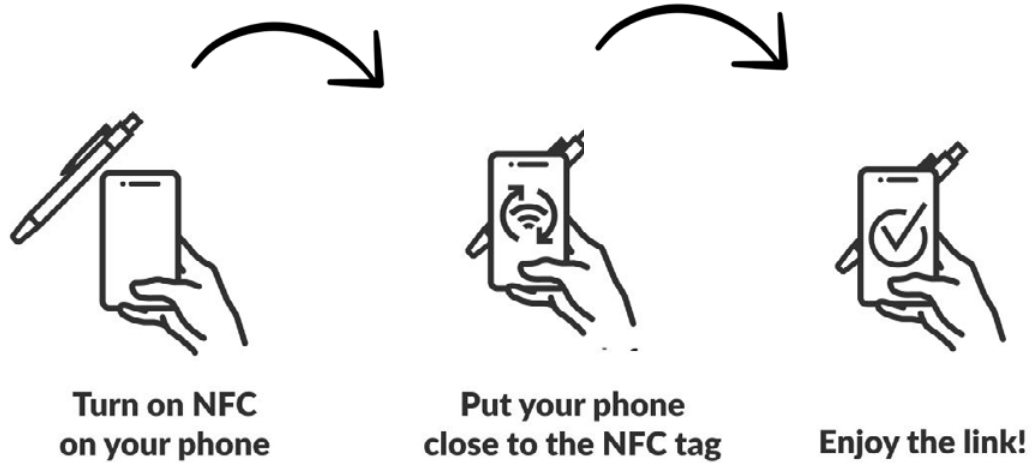

Zen NFC | Zen QR

- Dimensions **11 x 143 mm**
- Material **Plastic**
- Finishes **Solid, shiny**
- Packaging (pcs.) **30 / 1200 | 35 / 1400**
- Ink color **Blue, black (on demand)**

- **Services**
- Digital overprint
- Pad printing
- Silkscreen printing 300°
- Silkscreen printing 300° XL

- **A** 15 x 40 mm / 7 x 45 mm
- **B** 7 x 75 mm
- **A** 7 x 45 mm
- **C** 30 x 45 mm
- **C** 30 x 60 mm

- Videos
- Presentations
- Catalogues
- Offers