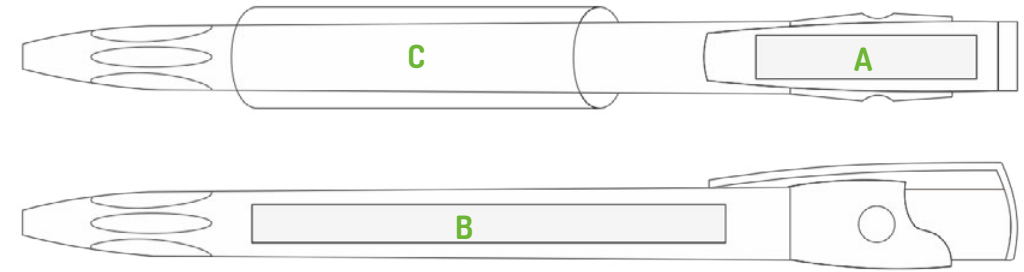

Kiki EcoLine EB

- Dimensions **11 x 144mm**
- Material **Ecoline**
- Finishes **Solid, matt**
- Packaging (pcs.) **100/ 1000**
- Ink color **Blue, black (on demand)**

1. Services
   - Pad printing
   - Silkscreen printing 300°
2. **A 5 x 30 mm   B 5 x 45 mm   C 26 x 45 mm**