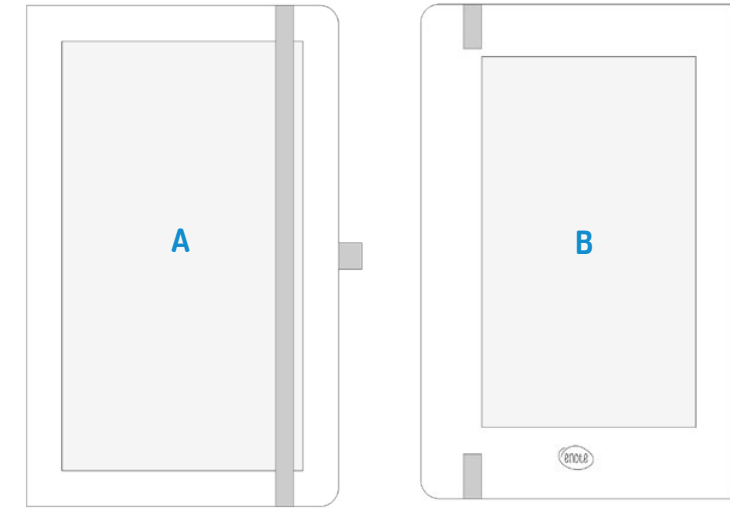

Classic

— Dimensions	130 x 210 mm
Material	Hard Velvet (PU)
Pages material	Paper 70g chamois
Pages / sheets	224 / 112
Pages pattern	Lines
Extras	Elastic band, same color as cover - vertical, pen holder, ribbon bookmark, same color as cover
Packaging (pcs.)	25 / 50

— Services		
Digital overprint	A 100 x 180 mm	B 100 x 155 mm
Screen printing	A 100 x 180 mm	B 100 x 155mm
Embossing	A 100 x 180 mm	B 100 x 155 mm
Foil stamping (metallic foil)	A 100 x 180 mm	B 100 x 155 mm

FRONT

BACK