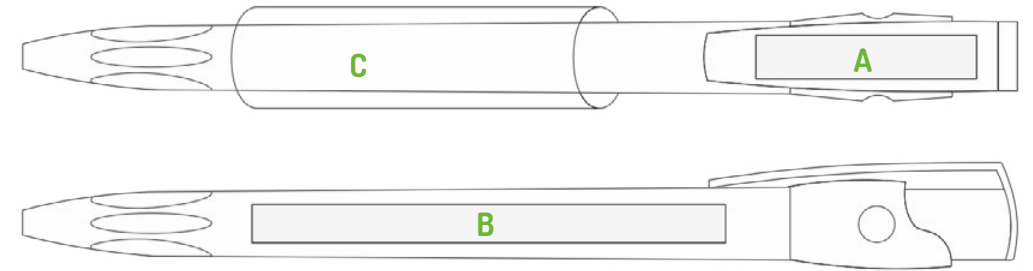

Kiki Lx

- Dimensions **11 x 144 mm**
- Material **Plastic**
- Finishes **Transparent**
- Packaging (pcs.) **40/ 1600**
- Ink color **Blue, black (on demand)**

1. Services
     - Digital overprint
     - Pad printing
     - Silkscreen printing 300°
2. **A 5 x 30 mm**   **B 4 x 60 mm**
   A 5 x 30 mm   **B 5 x 45 mm**
   C 28 x 45 mm