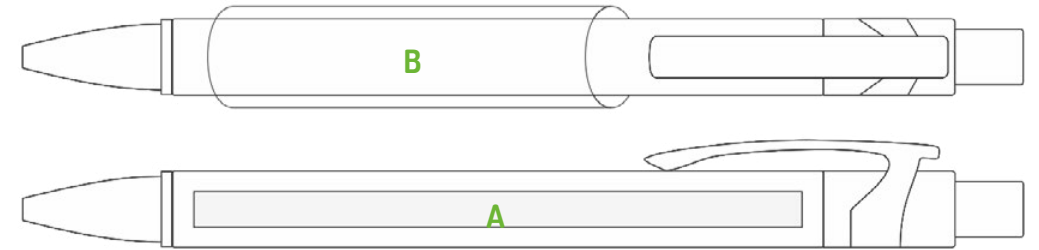

Tantra

- Dimensions **11 x 145 mm**
- Material **Plastic**
- Finishes **Solid, shiny**
- Packaging (pcs.) **30/ 1200**
- Ink color **Blue, black (on demand)**

- Services
- Pad printing
- Silkscreen printing 300°

A 5 x 45 mm

B 29 x 55 mm