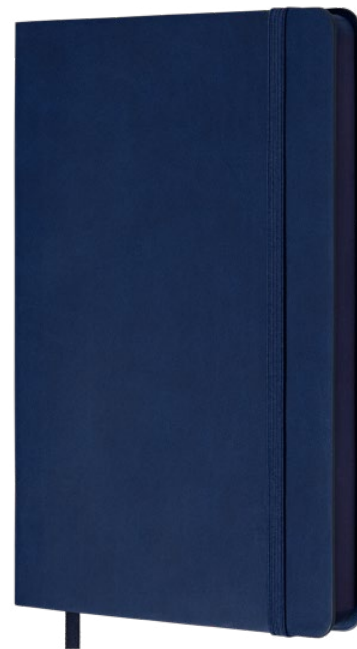

Shady GRS

Dimensions	140 x 200 mm
Material	Soft (PU)
Pages material	Paper FSC® 70g chamois
Pages / sheets	272/ 136
Pages pattern	Square, lines, dots (only a black cover)
Extras	elastic band, ribbon bookmark and color edge pages
Packaging (pcs.)	20 / 40

Services		
Digital overprint	A 11 x 173 mm	B 90 x 155 mm
Screen printing	A 110 x 173 mm	B 80 x 100 mm
Embossing	A 110 x 173 mm	B 90 x 155 mm
Foil stamping (metallic foil)	A 110 x 173 mm	B 90 x 155 mm

26
PMS 534 C