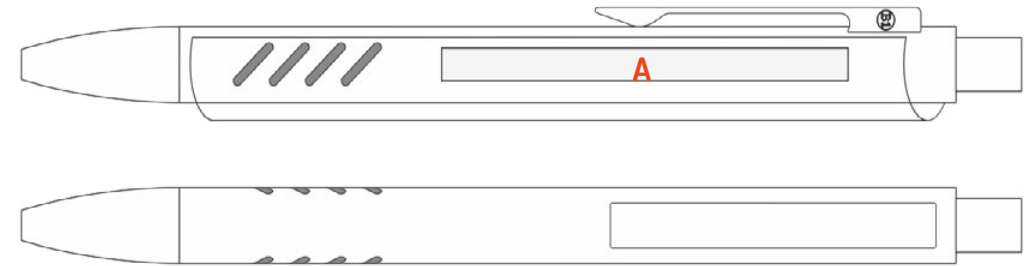

Tatto

- Dimensions **10 x 140 mm**
Material **Aluminium**
Finishes **Lacquer**
Packaging (pcs.) **50 / 500**
Ink color **Blue**

- Services
Laser engraving **A 6 x 75 mm**
Laser engraving 300° **A 22 x 75 mm**
Pad printing **A 4 x 45 mm**