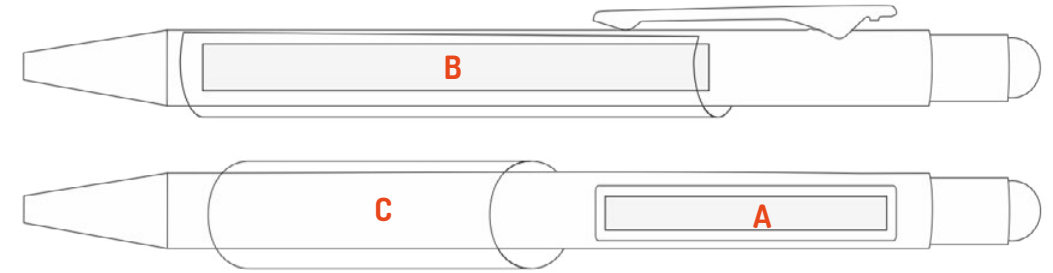

Press Bi-color

- Dimensions **10 x 142 mm**
- Material **Aluminium**
- Finishes **Soft**
- Packaging (pcs.) **50 / 500**
- Ink color **Blue, black (on demand)**

1. Services
   - Laser engraving „Mirror“
   - Laser engraving „Mirror“ 180°
   - Laser engraving „Mirror“ 300°
   - Pad printing
   - Silkscreen printing
2. **A** 3,5 x 35 mm
   - **B** 6 x 45 mm / 6 x 95 mm
   - **C** 14 x 45 mm / 10 x 95 mm
   - **C** 28 x 45 mm / 21 x 95 mm
   - **A** 4 x 45 mm
   - **C** 25 x 40 mm

49
PMS 871 Gold