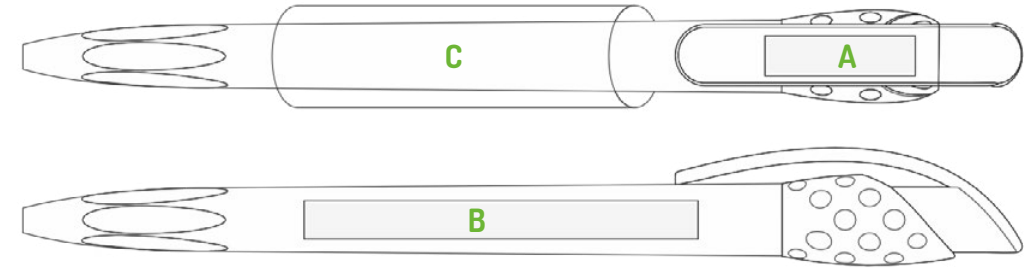

Golf SafeTouch

- Dimensions **10 x 144 mm**
- Material **ABS, Antibacterial**
- Finishes **Solid, shiny**
- Packaging (pcs.) **35 / 1400**
- Ink color **Blue, black (on demand)**

1. Services
   - Digital overprint
   - Pad printing
   - Silkscreen printing 300°
2. **A** 5 x 19 mm
   - **B** 4 x 60 mm
   - **A** 5 x 23 mm
   - **B** 5 x 45 mm
   - **C** 28 x 45 mm

01
PMS White