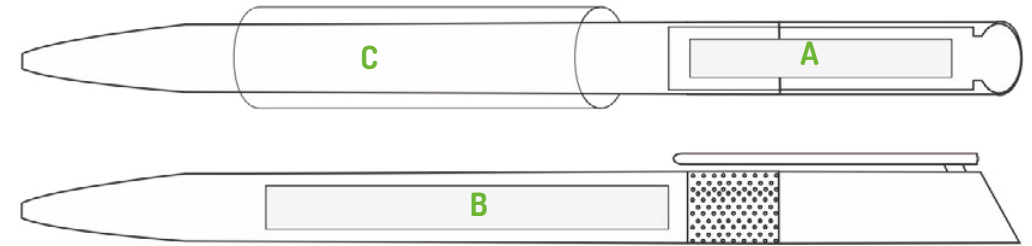

Twisty SafeTouch

- Dimensions **10.5 x 143 mm**
- Material **ABS, Antibacterial**
- Finishes **Solid, shiny**
- Packaging (pcs.) **50 / 2000**
- Ink color **Blue, black (on demand)**

- Services
- Digital overprint
- Pad printing
- Silkscreen printing 300°

- A 5 x 35 mm
- B 5 x 60 mm
- B 5 x 45 mm
- C 27 x 55 mm

01
PMS White