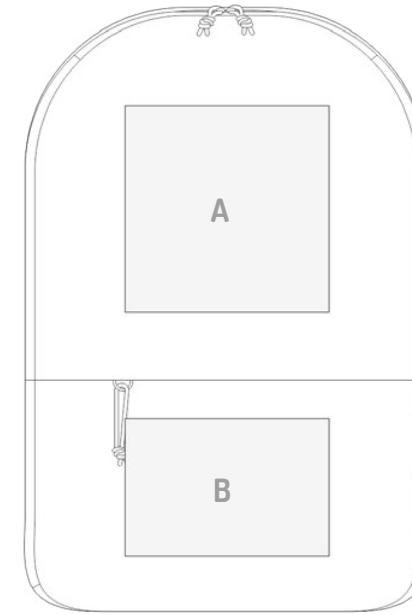

Beam

- Dimensions **44 x 30 x 10 cm**
- Material **Poliester 100%**
- Extras **Metal welts, USB port for charging, zippered pocket, organizer**
- Packaging (pcs.) **1/ 25**

- Services**
- Digital thermal transfer **A 150 x 150 mm B 150 x 100 mm**
- Screen printing thermal transfer **A 150 x 150 mm B 150 x 100 mm**
- Flex thermal transfer **A 150 x 150 mm B 150 x 100 mm**