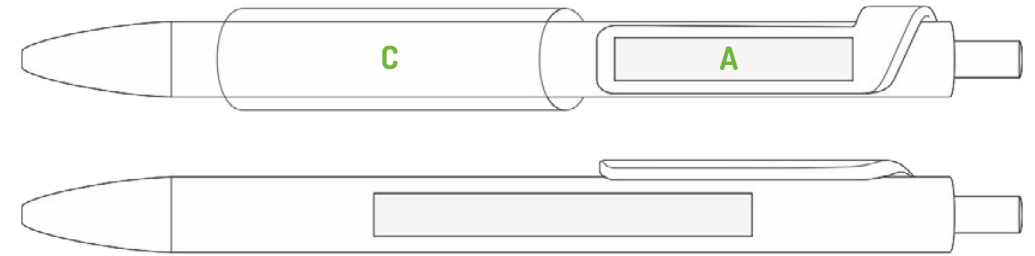

Forte Green SafeTouch

- Dimensions **10 x 139 mm**
- Material **Biodegradable, antibacterial**
- Finishes **Solid**
- Packaging (pcs.) **40 / 1600**
- Ink color **Blue, black (on demand)**

- Services
- Digital overprint **A 5 x 30 mm**
- Pad printing **A 7 x 32 mm**
- Silkscreen printing 300° **C 28 x 42 mm**
- Silkscreen printing 300° XL **C 28 x 60 mm**

01
PMS White