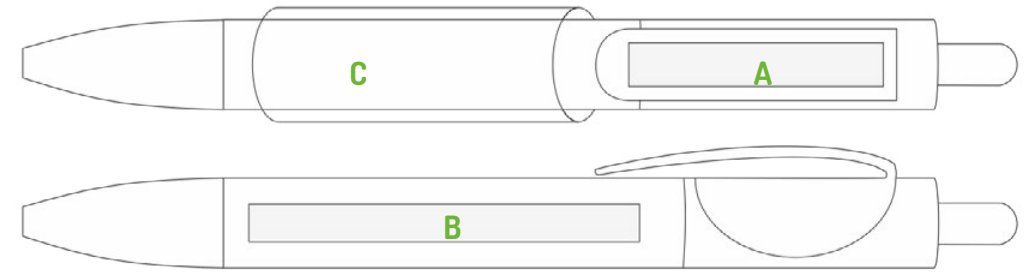

Chrome

- Dimensions **11 x 147 mm**
- Material **Plastic with chrome tip**
- Finishes **Solid, shiny**
- Packaging (pcs.) **35/ 1400**
- Ink color **Blue, black (on demand)**

- Services
  - Digital overprint **A 6 x 30 mm   B 5 x 55 mm**
  - Pad printing **A 6 x 30 mm   B 5 x 45 mm**
  - Silkscreen printing 300° **C 30 x 37 mm**