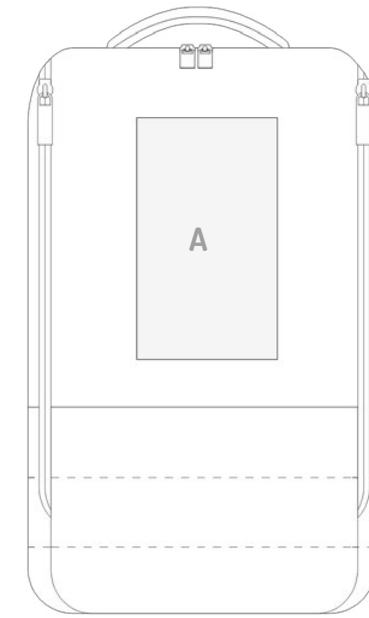

Gran

- Dimensions **47 x 28 x 11 cm**
- Material **Polyester 100%**
- Extras **Metal welts, USB port for charging, zippered pocket, organizer**
- Packaging (pcs.) **1/ 20**

- Services
  - Digital thermal transfer **A 180 x 200 mm**
  - Screen printing thermal transfer **A 180 x 200 mm**
  - Flex thermal transfer **A 180 x 200 mm**

FRONT