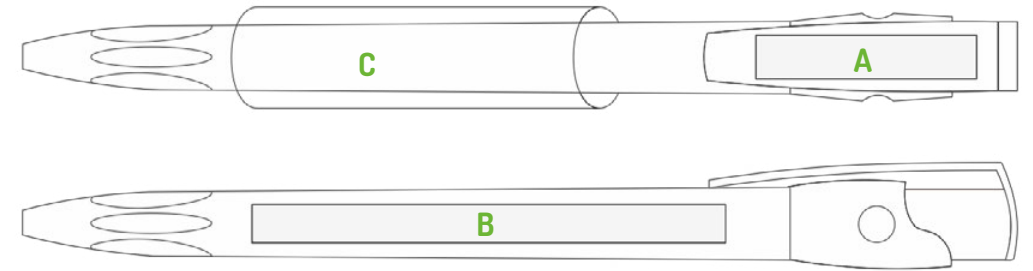

Kiki Solid

- Dimensions **11 x 144 mm**
- Material **Plastic**
- Finishes **Solid, shiny**
- Packaging (pcs.) **40/ 1600**
- Ink color **Blue, black (on demand)**

1. Services
   - Digital overprint
   - Pad printing
   - Silkscreen printing 300°

A 5 x 30 mm	B 4 x 60 mm
A 5 x 30 mm	B 5 x 45 mm
	C 28 x 45 mm