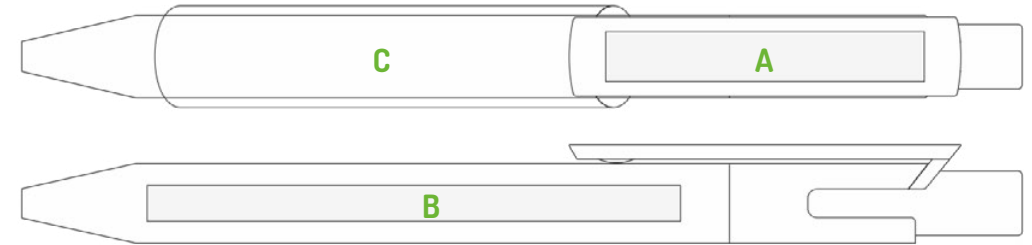

Zen R-ABS

- Dimensions **11 x 143 mm**
- Material **Recycled ABS**
- Finishes **Solid**
- Packaging (pcs.) **35 / 1400**
- Ink color **Blue, black (on demand)**

- Services
  - Digital overprint **A 7 x 45 mm** **B 7 x 75 mm**
  - Pad printing **A 7 x 45 mm**
  - Silkscreen printing 300° **C 30 x 45 mm**
  - Silkscreen printing 300° XL **C 30 x 60 mm**

01
PMS White