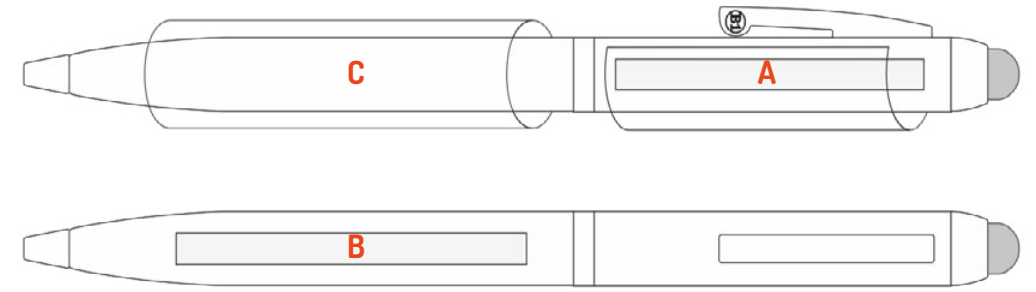

Clicker Touch Soft

- Dimensions **10 x 141 mm**
- Material **Aluminium**
- Finishes **Soft touch**
- Packaging (pcs.) **50 / 500**
- Ink color **Blue, black**

- **Services**
- Laser engraving „Mirror” **A 5 x 30 mm B 5 x 30 mm**
- Laser engraving „Mirror” 180° **A 7 x 32 mm C 7 x 32 mm**
- Laser engraving „Mirror” 300° **A 28 x 42 mm C 28 x 42 mm**
- Pad printing **A 28 x 60 mm**
- Silkscreen printing **C 28 x 60 mm**

08
PMS 200