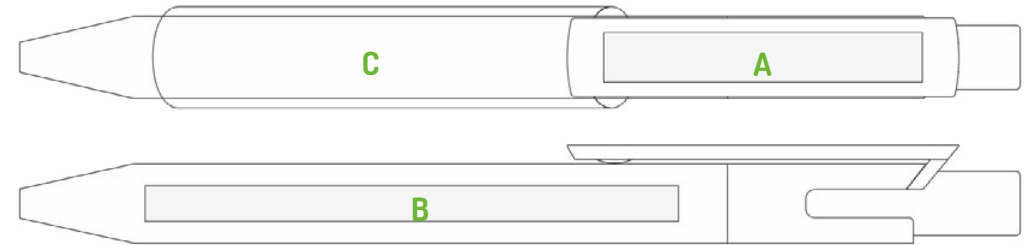

Zen Bio

- Dimensions **11 x 143 mm**
- Material **Biodegradable**
- Finishes **Solid**
- Packaging (pcs.) **35 / 1400**
- Ink color **Blue, black (on demand)**

- Services
- Digital overprint **A 7 x 45 mm   B 7 x 75 mm**
- Pad printing **A 7 x 45 mm**
- Silkscreen printing 300° **C 30 x 45 mm**
- Silkscreen printing 300° XL **C 30 x 60 mm**

01
PMS White