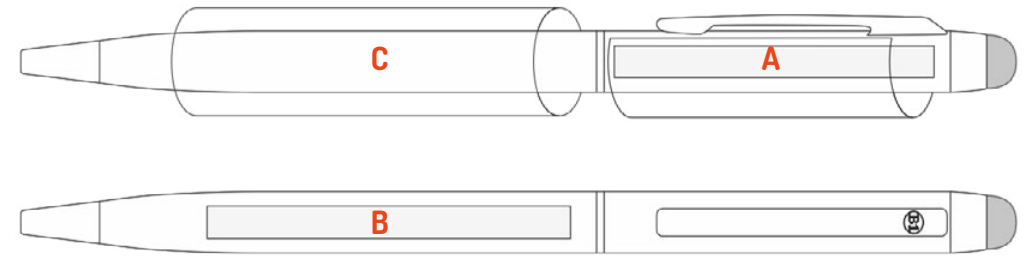

TouchWriter Soft

Dimensions	7 x 137 mm	Services		
Material	Brass with chrome undercoating	Laser engraving „Mirror”	A 4.5 x 44 mm	B 4.5 x 50 mm
Finishes	Rubbered surface / soft touch	Laser engraving „Mirror” 180°		C 10 x 50 mm
Packaging (pcs.)	50/ 500	Laser engraving „Mirror” 300°	A 18 x 35 mm	C 20 x 50 mm
Ink color	Blue, black (on demand)