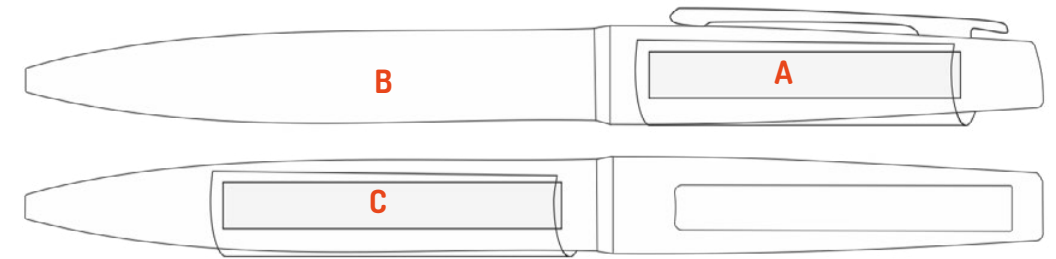

Million

Dimensions	12,8 x 142 mm
Material	Stainless steel
Finishes	Soft
Packaging (pcs.)	50 / 500
Ink color	Blue, black (on demand)

Services	Laser engraving „Mirror“	A 5 x 20 mm / 6 x 17 mm	B 6 x 45 mm
	Laser engraving „Mirror“ 180°	A 8 x 28 mm	C 17 x 45 mm
	Laser engraving „Mirror“ 300°	A 17 x 28 mm	C 35 x 45 mm
	Pad printing	A 5 x 20 mm	B 5 x 35 mm
	Silkscreen printing		C 32 x 25 mm

35
PMS Gold