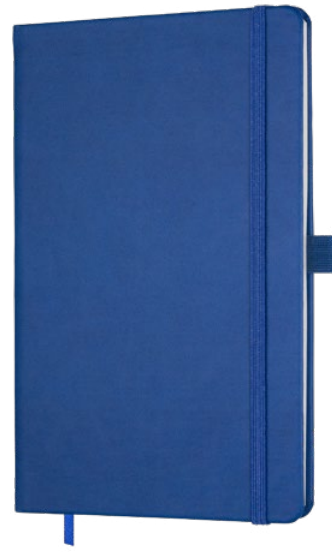

Classic

— Dimensions	130 x 210 mm
Material	Hard Velvet (PU)
Pages material	Paper 70g chamois
Pages / sheets	224 / 112
Pages pattern	Lines
Extras	Elastic band, same color as cover - vertical, pen holder, ribbon bookmark, same color as cover
Packaging (pcs.)	25 / 50

— Services		
Digital overprint	A 100 x 180 mm	B 100 x 155 mm
Screen printing	A 100 x 180 mm	B 100 x 155mm
Embossing	A 100 x 180 mm	B 100 x 155 mm
Foil stamping (metallic foil)	A 100 x 180 mm	B 100 x 155 mm

FRONT

BACK

24
PMS 4154