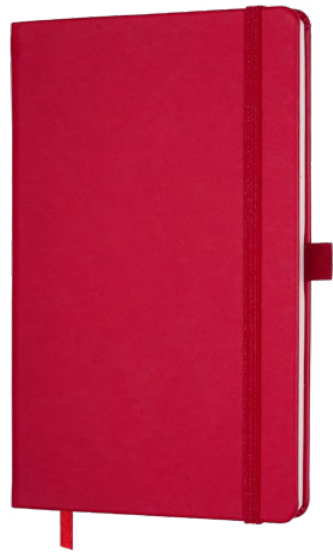

Classic

— Dimensions	130 x 210 mm
Material	Hard Velvet (PU)
Pages material	Paper 70g chamois
Pages / sheets	224 / 112
Pages pattern	Lines
Extras	Elastic band, same color as cover - vertical, pen holder, ribbon bookmark, same color as cover
Packaging (pcs.)	25 / 50

— Services		
Digital overprint	A 100 x 180 mm	B 100 x 155 mm
Screen printing	A 100 x 180 mm	B 100 x 155mm
Embossing	A 100 x 180 mm	B 100 x 155 mm
Foil stamping (metallic foil)	A 100 x 180 mm	B 100 x 155 mm

FRONT

BACK

08
PMS 200