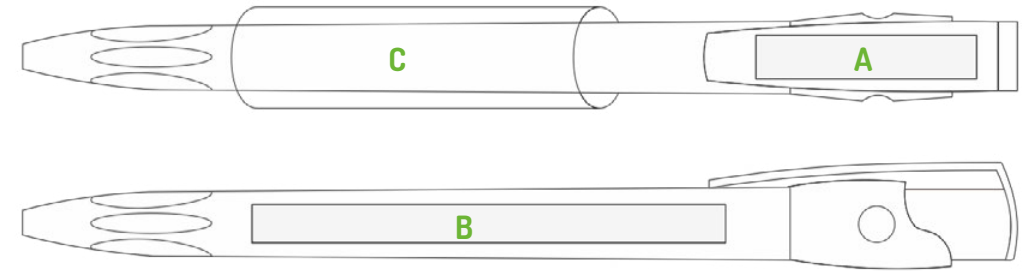

Kiki EcoLine EW

- Dimensions **11 x 144mm**
- Material **Ecoline**
- Finishes **Solid, matt**
- Packaging (pcs.) **100/ 1000**
- Ink color **Blue, black (on demand)**

1. Services
   - Pad printing
   - Silkscreen printing 300°
2. **A 5 x 30 mm**   **B 5 x 45 mm**
   C 26 x 45 mm