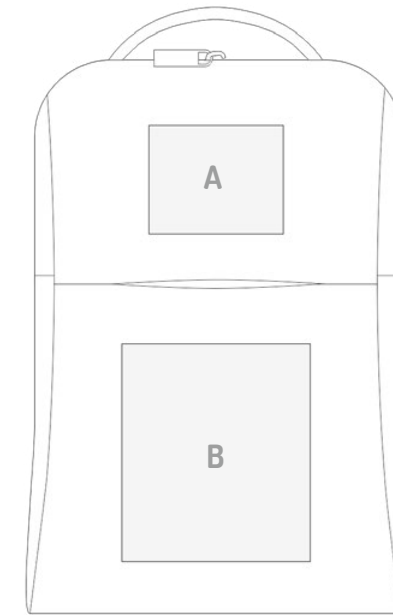

Link

- Dimensions **42 x 30 x 12 cm**
- Material **Polyester 100%**
- Extras **Metal welts, USB port for charging, zippered pocket, organizer**
- Packaging (pcs.) **1/ 20**

- **Services**
- Digital thermal transfer **A 100 x 80 mm B 140x 160 mm**
- Screen printing thermal transfer **A 100 x 80 mm B 140 x 160 mm**
- Flex thermal transfer **A 100 x 80 mm B 140 x 160 mm**

FRONT