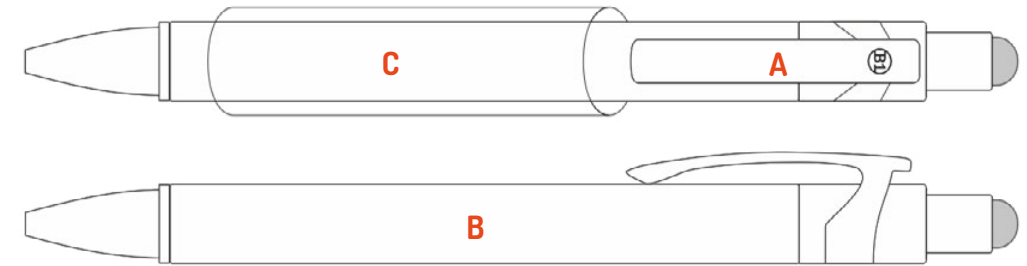

Tantra Soft Touch

- Dimensions **11 x 145 mm**
- Material **Metal**
- Finishes **Rubbered surface / soft touch**
- Packaging (pcs.) **40 / 800**
- Ink color **Blue, black (on demand)**

- Services
- Laser engraving
- Pad printing
- Silkscreen printing 300°

A 4.5 x 20 mm

B 5 x 45 mm

C 29 x 55 mm

120
PMS 108