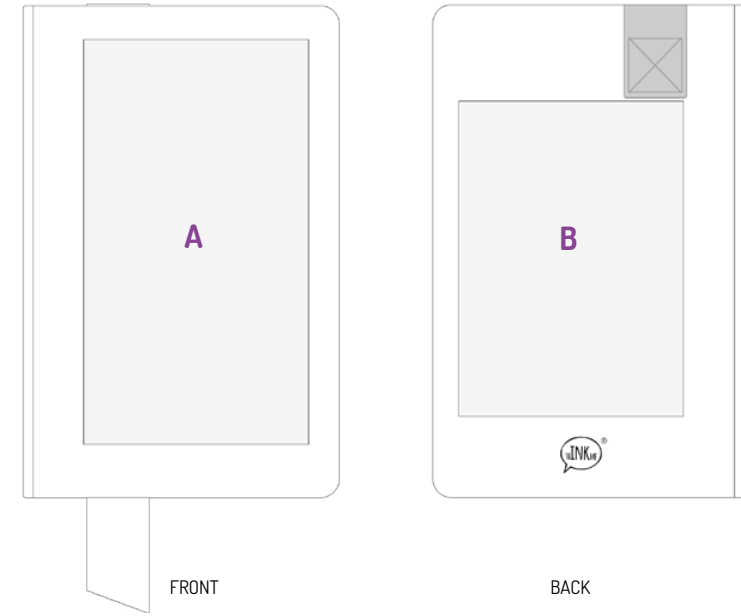

Trendi

- Dimensions
- Material
- Pages material
- Pages / sheets
- Pages pattern
- Extras
- Packaging (pcs.)

130 x 210 mm
Soft Stella (PU)
Paper FSC® 70g chamois
256 / 128
Lines
Expandable pocket, bookmark
20 / 40

- **Services**
- Digital overprint   **A 100 x 180 mm**   **B 100 x 140 mm**
- Screen printing   **A 100 x 180 mm**   **B 100 x 140 mm**
- Embossing   **A 100 x 180 mm**   **B 100 x 140 mm**
- Foil stamping (metallic foil)   **A 100 x 180 mm**   **B 100 x 140 mm**

35/08
PMS 2035