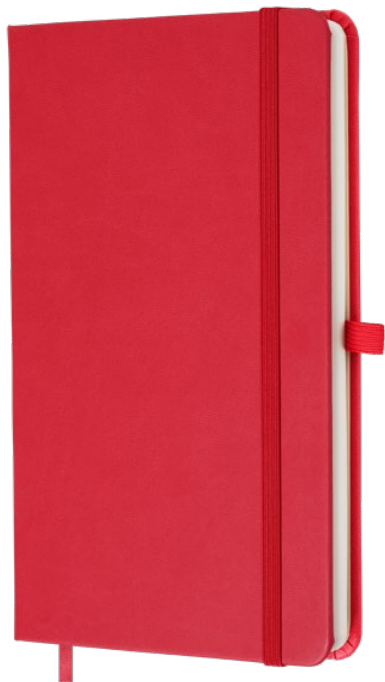

Justy GRS

- Dimensions **130 x 210 mm**
- Material **Hard Velvet (PU)**
- Pages material **Paper FSC® 70g chamois**
- Pages / sheets **256/ 128**
- Pages pattern **Square, lines, dots (only a black cover)**
- Extras **Perforated sheets - 8, elelastic band, ribbon bookmark in the cover color, Sliding pocket and envelope on the back**
- Packaging (pcs.) **25/50**

- Services
- Digital overprint **A 100 x 180 mm B 90 x 160 mm**
- Screen printing **A 100 x 180 mm B 90 x 160 mm**
- Embossing **A 100 x 180 mm B 90 x 160 mm**
- Foil stamping (metallic foil) **A 100 x 180 mm B 90 x 160 mm**

08
PMS 200 C