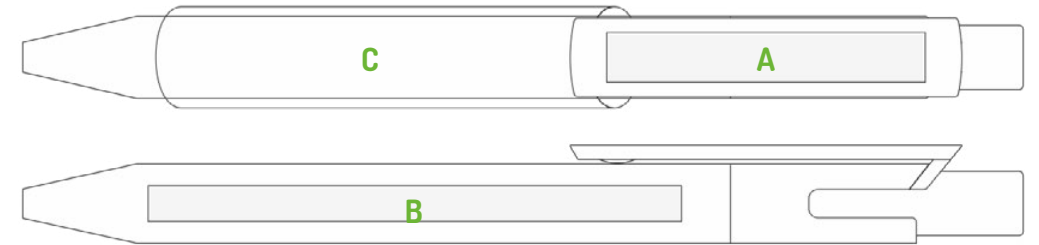

Zen White

- Dimensions **11 x 143 mm**
- Material **Plastic**
- Finishes **Solid, shiny**
- Packaging (pcs.) **35/ 1400**
- Ink color **Blue, Black (on demand)**

- Services
- Digital overprint **A 11 x 55 mm   B 7 x 75 mm**
- Pad printing **A 7 x 45 mm**
- Silkscreen printing 300° **C 30 x 45 mm**
- Silkscreen printing 300° XL **C 30 x 60 mm**