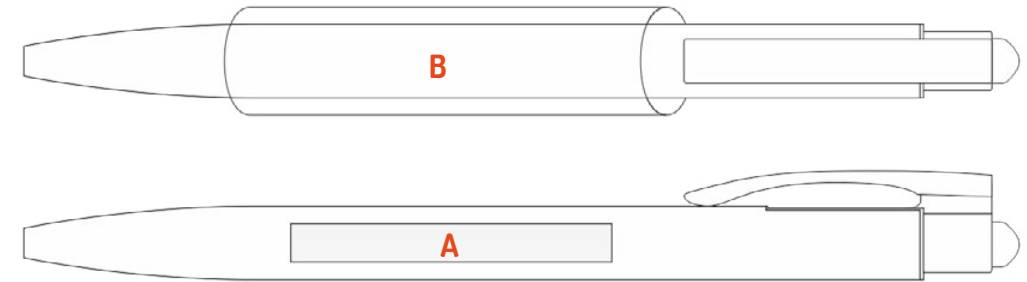

Elle Metal

- Dimensions **10 x 145 mm**
- Material **Metal**
- Finishes **Rubbered surface / soft touch**
- Packaging (pcs.) **50 / 500**
- Ink color **Blue**

- Services
- Laser engraving
- Laser engraving 180°
- Laser engraving 300°
- Pad printing
- Silkscreen printing

- **A 6 x 50 mm / 6 x 90 mm**
- **B 15 x 50 mm / 11 x 90 mm**
- **B 30 x 60 / 22 x 90 mm**
- **A 4 x 45 mm**
- **B 22 x 50 mm**