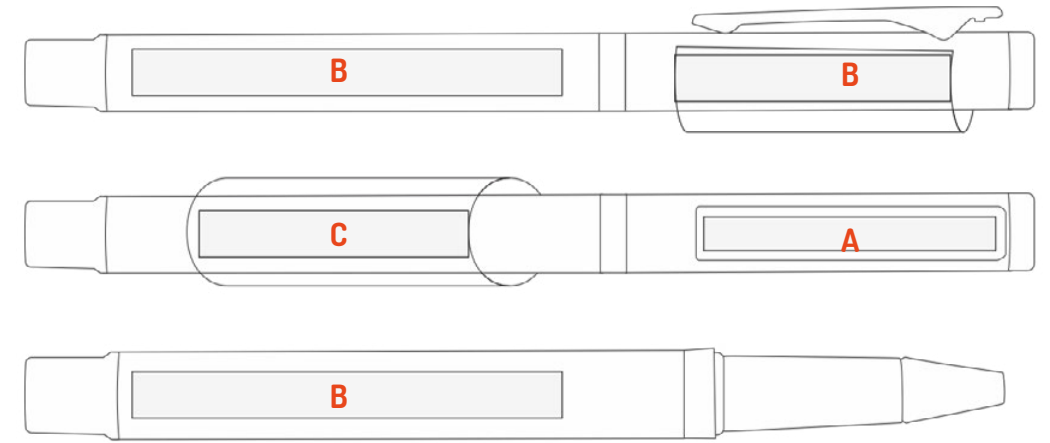

Press Roller

- Dimensions **10 x 136 mm**
- Material **Aluminium**
- Finishes **Soft, accessories gun**
- Packaging (pcs.) **50 / 500**
- Ink color **Blue, black (on demand)**

1. Services
   - Laser engraving „Mirror”
   - Laser engraving „Mirror” 180°
   - Laser engraving „Mirror” 300°
   - Pad printing
   - Silkscreen printing
2. **A 3,5 x 35 mm**
   - **B 6 x 40 mm / 6 x 50 mm**
   - **C 20 x 21 mm**
   - **C 40 x 21 mm**
   - **A 4 x 45 mm**
   - **C 25 x 50 mm**

06
PMS 2026