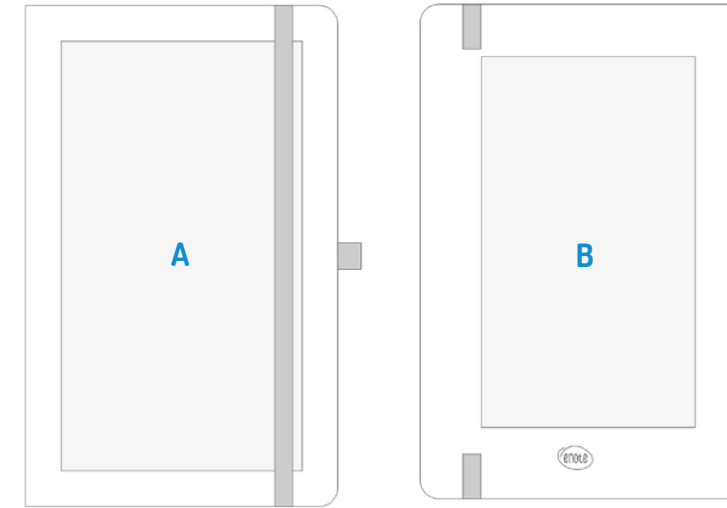

Modern

— Dimensions	130 x 210 mm
Material	Hard Silk Touch (PU)
Pages material	Paper 70g chamois
Pages / sheets	224 / 112
Pages pattern	Square
Extras	Elastic band, same color as cover - vertical, pen holder, ribbon bookmark, same color as cover
Packaging (pcs.)	25 / 50

— Services			
Digital overprint	A 100 x 180 mm	B 100 x 155 mm	
Screen printing	A 100 x 180 mm	B 100 x 155 mm	
Embossing	A 100 x 180 mm	B 100 x 155 mm	
Foil stamping (metallic foil)	A 100 x 180 mm	B 100 x 155 mm	

FRONT

BACK