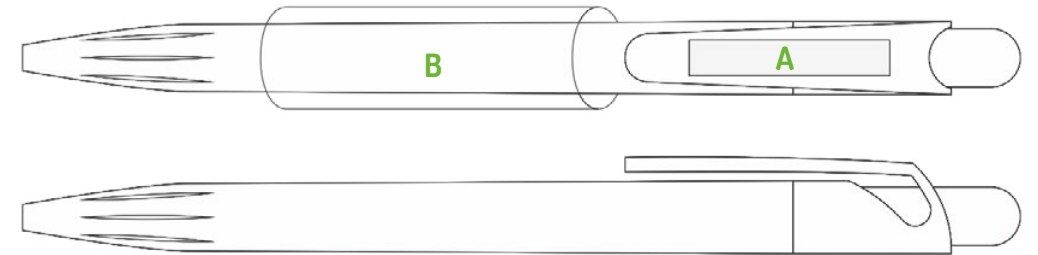

Harmony

- Dimensions **10 x 144 mm**
- Material **PET recycled**
- Finishes **Solid, matt**
- Packaging (pcs.) **45 / 1800**
- Ink color **Blue, Black (on demand)**

- Services
- Pad printing
- Silkscreen printing 300°

A 5 x 28 mm

B 28 x 45 mm