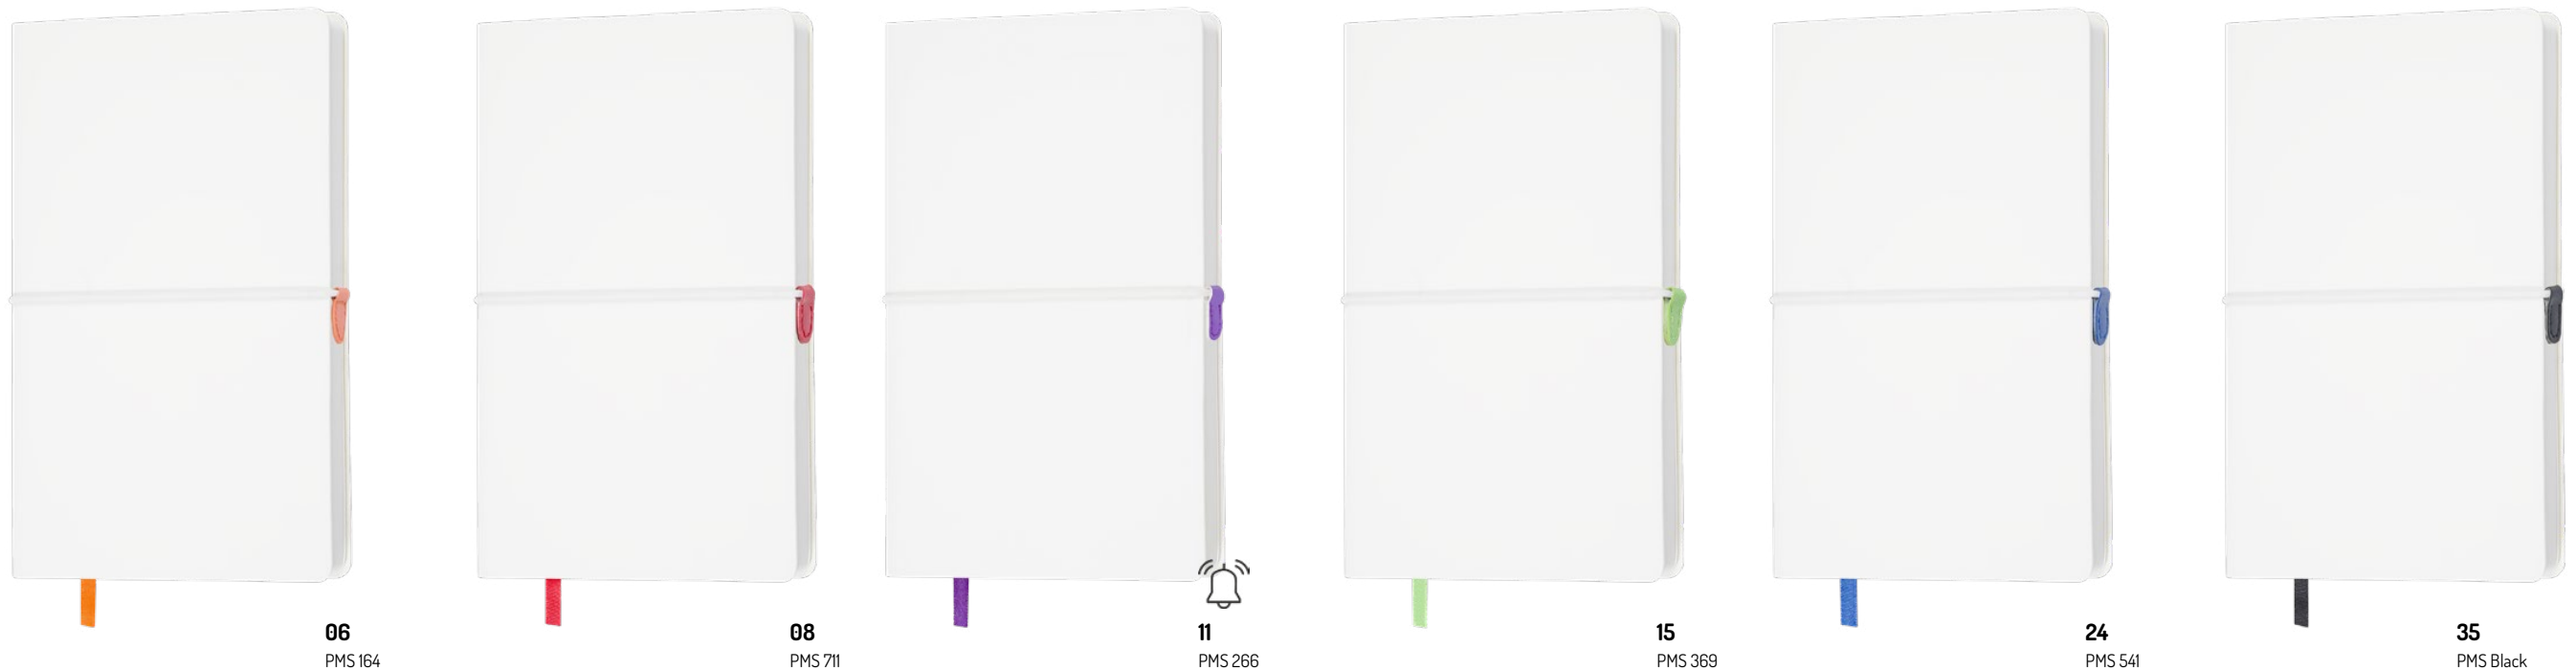

Franky

- Dimensions **130 x 210 mm**
- Material **Semi Hard (PU)**
- Pages material **Paper FSC® 70g chamois**
- Pages / sheets **256 / 128**
- Pages pattern **Lines**
- Extras **Elastic white band - horizontal, perforated sheets - 8, expandable pocket, white front and colored back cover, clip in cover color, stitching on spine, ribbon bookmark**

- Packaging (pcs.) **20 / 40**

- Services
- Digital overprint **A 100 x 180 mm B 100 x 155 mm**
- Screen printing **A 100 x 180 mm B 100 x 155 mm**
- Embossing **A 100 x 180 mm B 100 x 155 mm**
- Foil stamping (metallic foil) **A 100 x 180 mm B 100 x 155 mm**