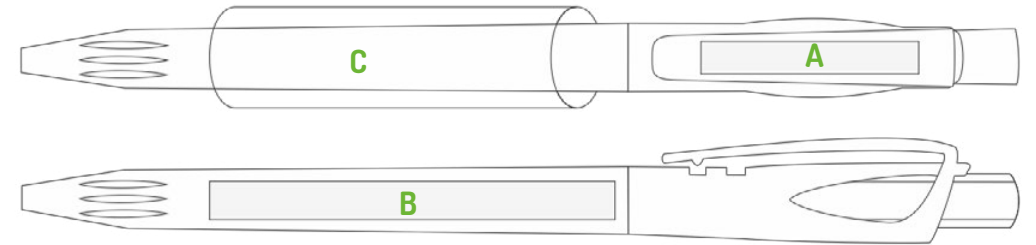

Twin Solid

- Dimensions **8 x 138 mm**
- Material **Plastic**
- Finishes **Solid, shiny**
- Packaging (pcs.) **50/ 2000**
- Ink color **Blue, black (on demand)**

- Services
- Digital overprint
- Pad printing
- Silkscreen printing 300°

- **A** 5 x 28 mm
- **B** 4 x 50 mm
- **B** 4 x 45 mm
- **C** 25 x 50 mm