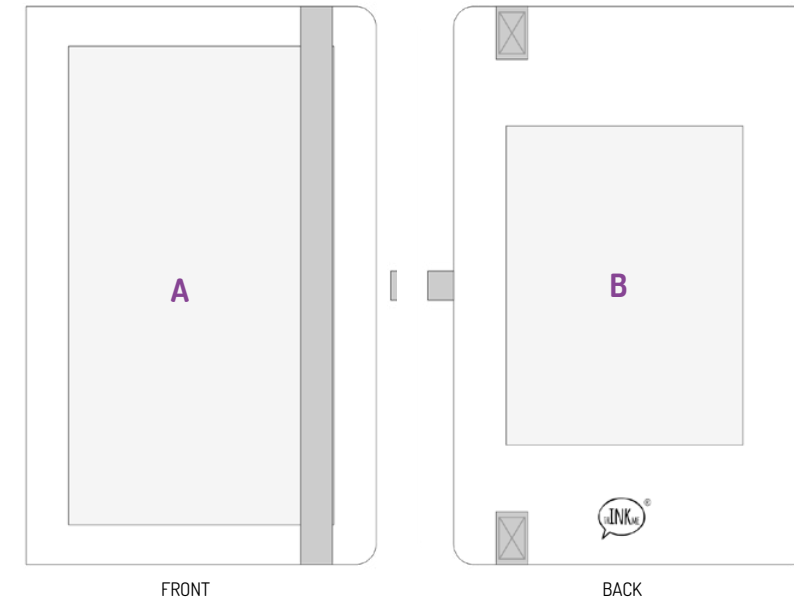

Gracy

- Dimensions **130 x 210 mm**
- Material **Soft Silk Plus (PU)**
- Pages material **Paper FSC® 70g chamois**
- Pages / sheets **192/ 96**
- Pages pattern **Lines / square (selected colours)***
- Extras **Perforated sheets - 8, Pen holder, soft elastic band and ribbon bookmark**
- Packaging (pcs.) **25 / 50**

- Services
- Digital overprint **A 100 x 180 mm**
- Screen printing **A 100 x 180 mm   B 70 x 160 mm**
- Embossing **A 100 x 180 mm   B 70 x 160 mm**
- Foil stamping (metallic foil) **A 100 x 180 mm   B 70 x 160 mm**