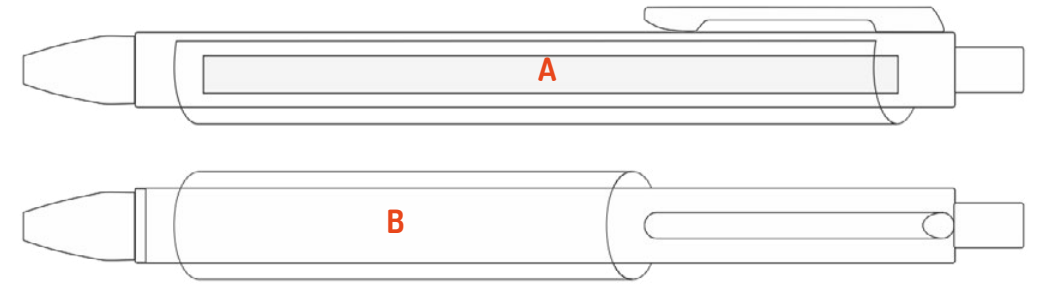

Impress

- Dimensions **10 x 145 mm**
- Material **Aluminium**
- Finishes **Lacquer**
- Packaging (pcs.) **50 / 500**
- Ink color **Blue, black (on demand)**

- Services
- Laser engraving **A 6 x 65 mm / 6 x 100 mm**
- Laser engraving 300° **B 22 x 100 mm / 28 x 65 mm**
- Pad printing **A 5 x 45 mm**
- Silkscreen printing 300° **B 27 x 50 mm**